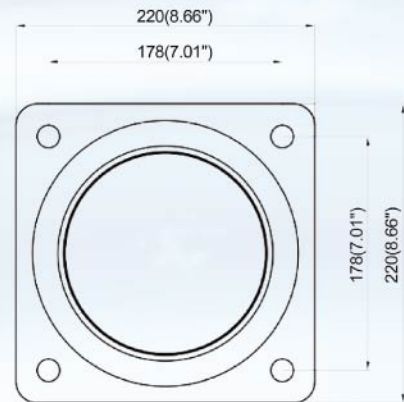

2-Section Solar Shower

Features

- **GREEN ENERGY!** Use the sun's heat to save on energy costs.
- The sun heats up the stored water in the cylinder similar to how a garden greenhouse works.
- The heated water is mixed with water from your garden hose to provide you with a warm comfortable shower.
- Large capacity water storage cylinder.
- Constructed of high strength engineering grade PVC (lower section) & stainless steel materials (top section).
- Our patented 2 piece design reduces shipping costs and saves on shelf space.
- Includes a built in towel hook for convenience.

Dimensions of Base

BC0544B

Model Number	Capacity (L / gal)	Maximum Working pressure bar (psi)	Foot Wash	Height (cm / ft)	Weight Kg (lbs)	Carton Dimension (cm)
BC0544B	20 / 5.28	3.5 (50)	No	214 / 7	8.0 (17.64)	25 x 28 x 120