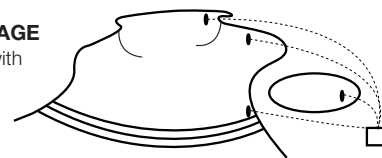

2 YEAR WARRANTY

COMPLETE COVERAGE

Evenly distribute light with multiple SAVI Melody locations.

LED LAMP LIFE

5X longer than standard pool lighting

AUTO MEMORY

Saves last setting when turned off - returns to saved setting each night

COMPATIBILITY

Easily synchronize the SAVI MELODY with a SAVI POOL LIGHT, SAVI NOTE or SAVI SPA LIGHT for a truly incredible lighting display .

EASY INSTALLATION

No niche is required for installation. The SAVI MELODY fits into a standard return fitting with a minimum 14 inches of 1.5" diameter PVC pipe. Then reduce to a 1" diameter conduit for the cable run to the transformer.

NO ADDITIONAL BONDING OR GROUNDING REQUIRED