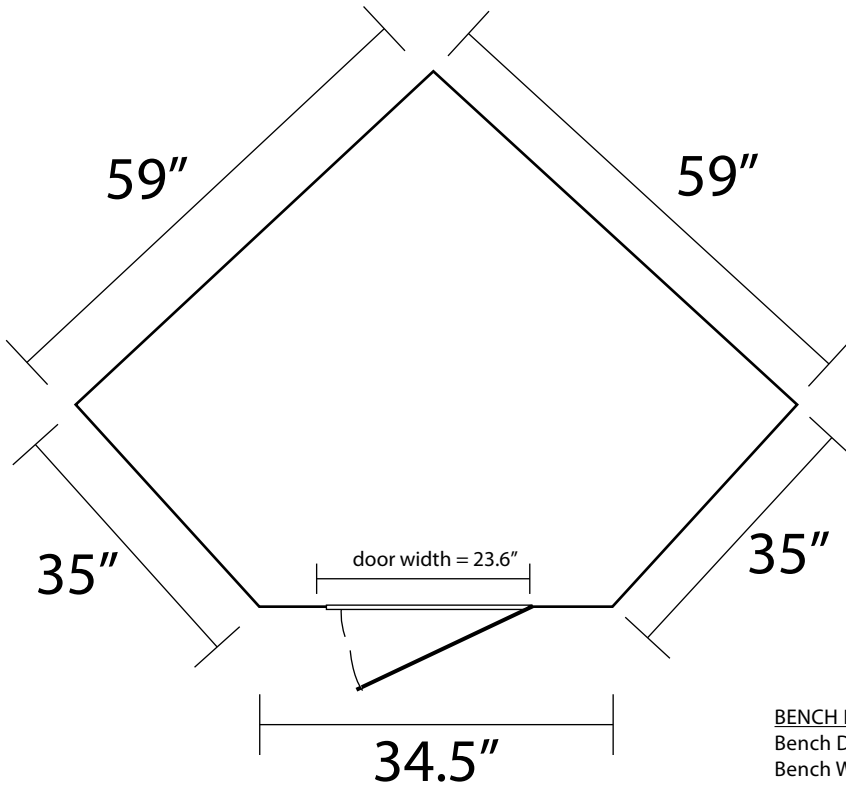

4 Person Corner Sauna

BENCH DIMENSIONS:
Bench Depth: 17.7"
Bench Width: 55.1"