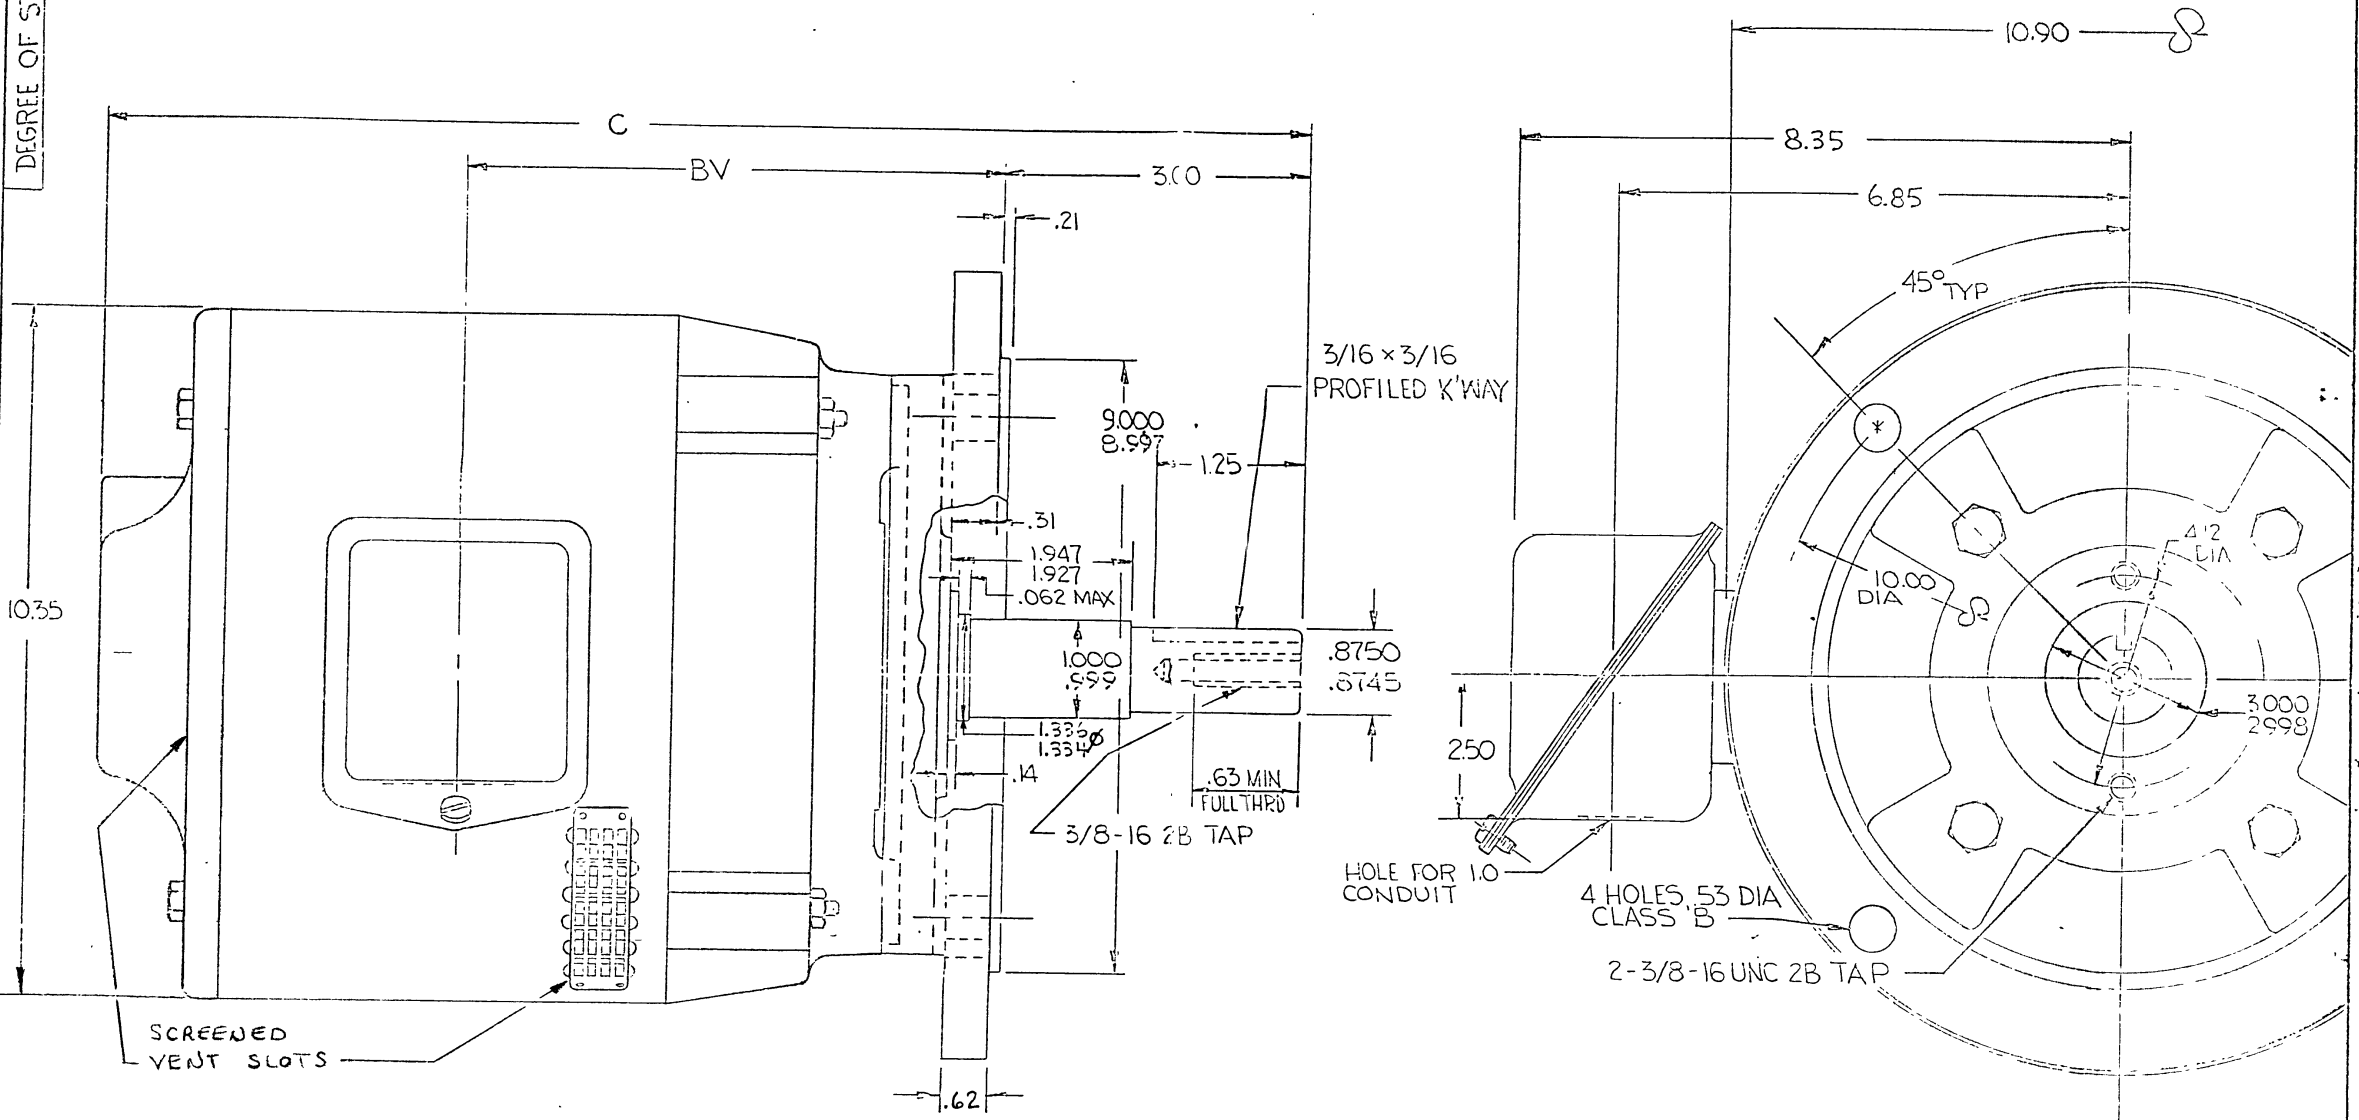

DEGREE OF STANDARDIZATION

GR NO	REFERENCE			C	BV
	TYPE	FR SIZE	FORM		
4 01	SC	M215TY	S	21.37	10.81
4 02	SC	D213TY	S	19.37	10.06

NOTE: 4-20114-25 1/2-13 HEX. HD. BOLTS  
1.25" LONG, MUST BE SUITABLE FOR  
'D' BRACKET CUSTOMER MOUNTING, FROM  
THE MOTOR SIDE OF THE ADAPTER,  
BEFORE SHIPMENT.

SPEC 59146

CHANGES  
1 6 353057-00

TITLE 210T DWG O-LINE RB OP/EN NEMA 'D' ADAPTER, SPECIAL			
DESIGNED BY 3-21-90	CENTURY ELECTRIC CO. LOT NO.		
CHECKED BY JJK 3-26-90	CONTROL NO.	DRG. NO.	SIZE / CLASSIFICATION
APPROVED BY	5	363095	D 11920