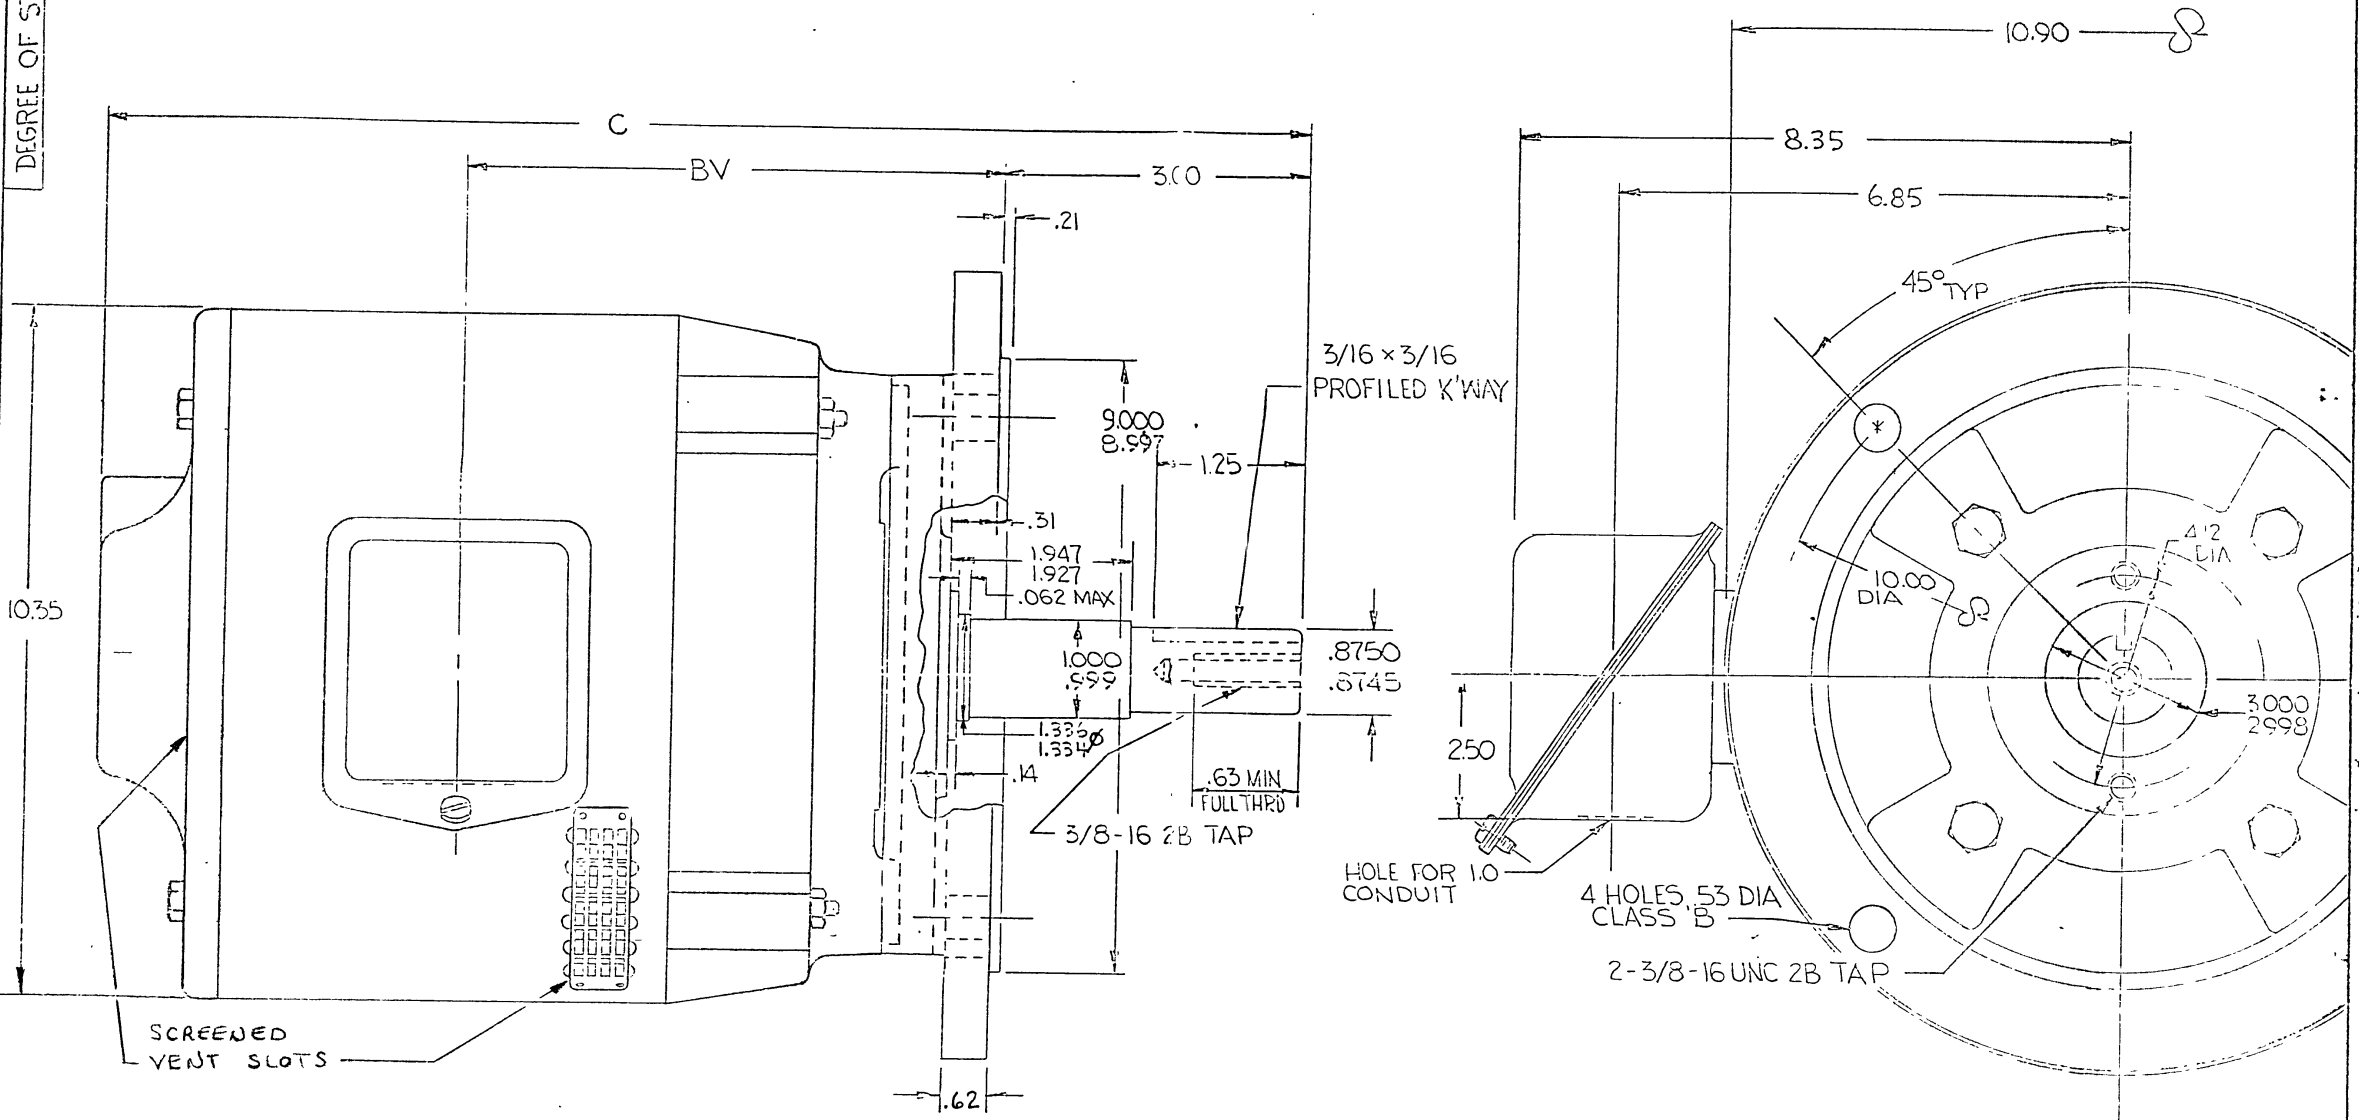

DEGREE OF STANDARDIZATION

GR NO	REFERENCE			C	BV
	TYPE	FR SIZE	FORM		
4 01	SC	M215TY	S	21.37	10.81
4 02	SC	D213TY	S	19.37	10.06

NOTE: 4-20114-25 1/2-13 HEX. HD. BOLTS
1.25" LONG, MUST BE SUITABLE FOR
'D' BRACKET CUSTOMER MOUNTING, FROM
THE MOTOR SIDE OF THE ADAPTER,
BEFORE SHIPMENT.

SPEC 59146

CHANGES
1 6 353057-00

TITLE 210T DWG O-LINE RB OP/EN NEMA 'D' ADAPTER, SPECIAL			
DESIGNED BY 3-21-90	CENTURY ELECTRIC CO. LOT NO.		
CHECKED BY JJK 3-26-90	CONTROL NO.	DRG. NO.	SIZE / CLASSIFICATION
APPROVED BY	5	363095	D 11920