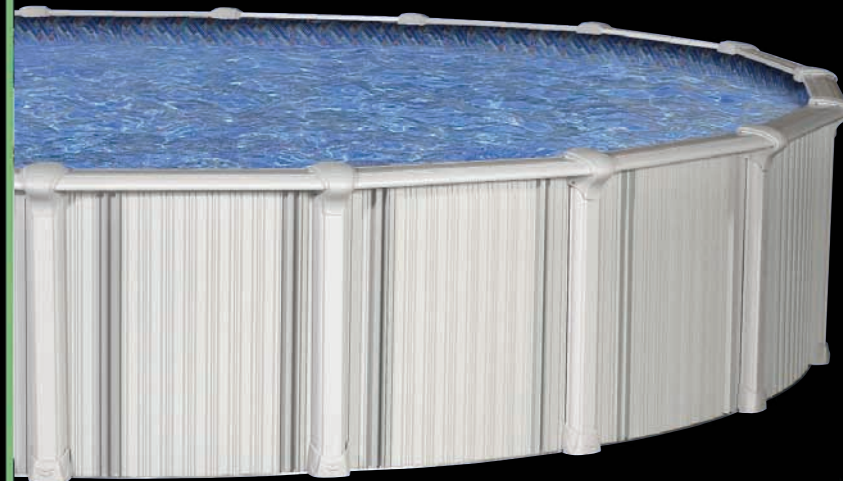

OASIS SEMI-INGROUND

OASIS SEMI-INGROUND

POOL SIZES

ROUND:
15'
18'
20'
24'
OVAL:
1217
1224
1526
1530
1833

OASIS SEMI-INGROUND

WARNING
DO NOT DIVE
SHALLOW WATER

DROWNING or
CRIPPLING INJURY
MAY RESULT

www.sharkline.com

OASIS SEMI-INGROUND

OASIS

SEMI
INGROUND

Style & Performance

Elegant design

Give your home and backyard lasting good looks.

Stands the test of time

Superior Construction you will enjoy for years to come!

Structural Advantage

This unit can be installed SEMI-GROUND – without voiding the warranty!
Create a low profile, in ground pool look with a fabulous deck that elegantly integrates into your backyard.

Plus the added support of our unique slat wall design gives you more deck options to add to the pool.

ESP Advantages

- Extruded Aluminum Framework
- More Uprights on Every Pool
- Stainless Steel Hardware
- Interlocking Stabilizer Rails
- Factory Deck and Fence Compatability

The In-Ground Alternative.

The entire Oasis pool is made from extruded aluminum. This includes the top rails, the uprights, the Yardmore support system and the wall. Extruded aluminum is the same material used in jet planes, truck bodies and the space shuttle. It is corrosion resistant and rigid. It's the ideal material for use in you semi in-ground Oasis pool.