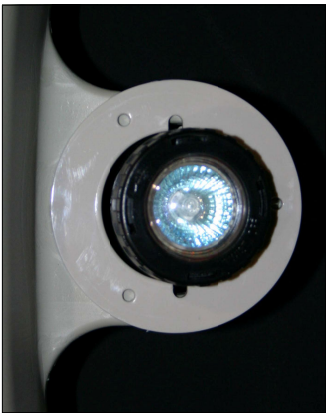

NEW for 2008
ROTATE & LOCK
A-FRAME LADDER
 (MODEL # 2008RL)

SHOWN WITH FOOT BATH

SHOWN IN "CLOSED" POSITION

VISIT OUR WEBSITE FOR FULL PRODUCT INFORMATION & SPECS

Vinyl Works Canada introduces it's "Rotate & Lock" a-frame ladder for the 2008 pool season. A revolutionary design that is strong, extremely easy to assemble and designed to fit today's taller pools. Simply rotate the exterior ladder section to the closed position for safety & security. Also available; ladder "options" - add a *foot bath* or *in-pool light!* Want to protect your entire pool? Connect our resin pool fence to the ladder to totally enclose the pool.

quality by design

OPTIONAL FOOT BATH (Model # 2008FB)

OPTIONAL 12 VOLT LIGHT (Model # OPT12V)

877-VINYL WK
www.vinylworkscanada.com

PATENT PENDING

OPEN

ROTATE

CLOSED