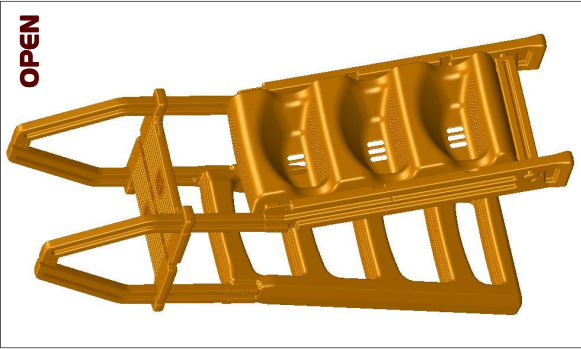

NEW for 2008
ROTATE & LOCK
A-FRAME LADDER
 (MODEL # 2008RL)

SHOWN WITH FOOT BATH

SHOWN IN "CLOSED" POSITION

VISIT OUR WEBSITE FOR FULL PRODUCT INFORMATION & SPECS

Vinyl Works Canada introduces it's "Rotate & Lock" a-frame ladder for the 2008 pool season. A revolutionary design that is strong, extremely easy to assemble and designed to fit today's taller pools. Simply rotate the exterior ladder section to the closed position for safety & security. Also available; ladder "options" - add a *foot bath* or *in-pool light!* Want to protect your entire pool? Connect our resin pool fence to the ladder to totally enclose the pool.

quality by design

OPTIONAL FOOT BATH (Model # 2008FB)

OPTIONAL 12 VOLT LIGHT (Model # OPT12V)

877-VINYL WK
www.vinylworkscanada.com

PATENT PENDING

OPEN

ROTATE

CLOSED