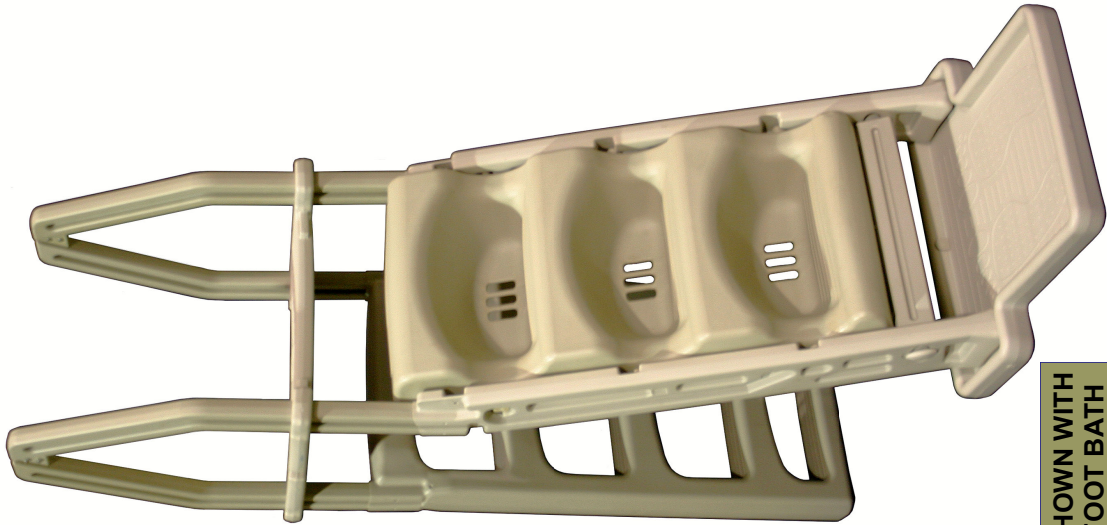

NEW for 2008
ROTATE & LOCK
A-FRAME LADDER
 (MODEL # 2008RL)

SHOWN WITH FOOT BATH

SHOWN IN "CLOSED" POSITION

VISIT OUR WEBSITE FOR FULL PRODUCT INFORMATION & SPECS

Vinyl Works Canada introduces it's "Rotate & Lock" a-frame ladder for the 2008 pool season. A revolutionary design that is strong, extremely easy to assemble and designed to fit today's taller pools. Simply rotate the exterior ladder section to the closed position for safety & security. Also available; ladder "options" - add a *foot bath* or *in-pool light!* Want to protect your entire pool? Connect our resin pool fence to the ladder to totally enclose the pool.

quality by design

OPTIONAL FOOT BATH (Model # 2008FB)

OPTIONAL 12 VOLT LIGHT (Model # OPT12V)

877-VINYL WK
www.vinylworkscanada.com

PATENT PENDING

OPEN

ROTATE

CLOSED