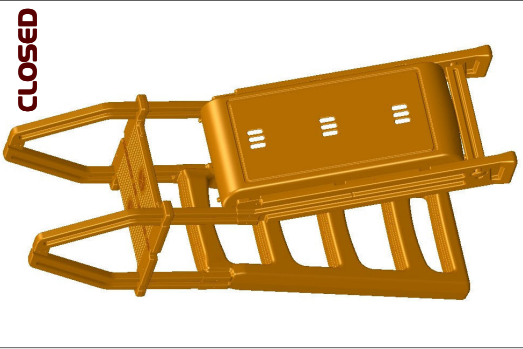

NEW for 2008
ROTATE & LOCK
A-FRAME LADDER
 (MODEL # 2008RL)

SHOWN WITH FOOT BATH

SHOWN IN "CLOSED" POSITION

VISIT OUR WEBSITE FOR FULL PRODUCT INFORMATION & SPECS

Vinyl Works Canada introduces it's "Rotate & Lock" a-frame ladder for the 2008 pool season. A revolutionary design that is strong, extremely easy to assemble and designed to fit today's taller pools. Simply rotate the exterior ladder section to the closed position for safety & security. Also available; ladder "options" - add a *foot bath* or *in-pool light!* Want to protect your entire pool? Connect our resin pool fence to the ladder to totally enclose the pool.

quality by design

OPTIONAL FOOT BATH (Model # 2008FB)

OPTIONAL 12 VOLT LIGHT (Model # OPT12V)

877-VINYL WK
www.vinylworkscanada.com

PATENT PENDING

OPEN

ROTATE

CLOSED