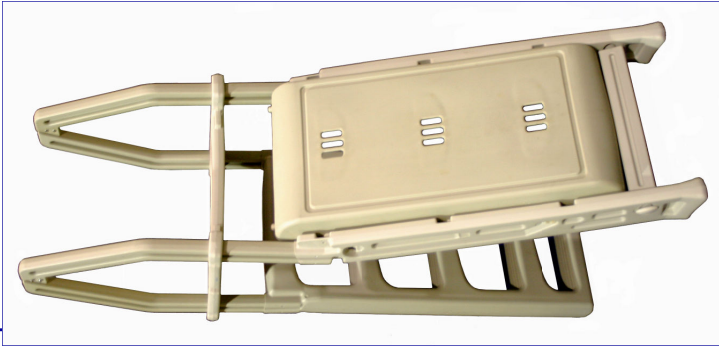

NEW for 2008
ROTATE & LOCK
A-FRAME LADDER
 (MODEL # 2008RL)

SHOWN WITH FOOT BATH

SHOWN IN "CLOSED" POSITION

VISIT OUR WEBSITE FOR FULL PRODUCT INFORMATION & SPECS

Vinyl Works Canada introduces it's "Rotate & Lock" a-frame ladder for the 2008 pool season. A revolutionary design that is strong, extremely easy to assemble and designed to fit today's taller pools. Simply rotate the exterior ladder section to the closed position for safety & security. Also available; ladder "options" - add a *foot bath* or *in-pool light!* Want to protect your entire pool? Connect our resin pool fence to the ladder to totally enclose the pool.

quality by design

OPTIONAL FOOT BATH (Model # 2008FB)

OPTIONAL 12 VOLT LIGHT (Model # OPT12V)

877-VINYL WK
www.vinylworkscanada.com

PATENT PENDING

OPEN

ROTATE

CLOSED