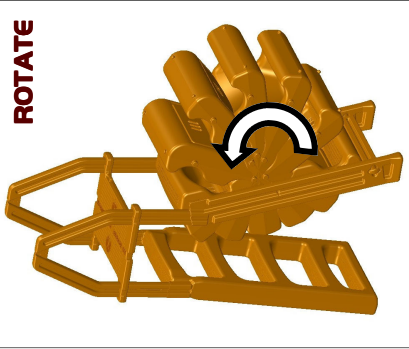

NEW for 2008
ROTATE & LOCK
A-FRAME LADDER
 (MODEL # 2008RL)

SHOWN WITH FOOT BATH

SHOWN IN "CLOSED" POSITION

VISIT OUR WEBSITE FOR FULL PRODUCT INFORMATION & SPECS

Vinyl Works Canada introduces it's "Rotate & Lock" a-frame ladder for the 2008 pool season. A revolutionary design that is strong, extremely easy to assemble and designed to fit today's taller pools. Simply rotate the exterior ladder section to the closed position for safety & security. Also available; ladder "options" - add a *foot bath* or *in-pool light!* Want to protect your entire pool? Connect our resin pool fence to the ladder to totally enclose the pool.

quality by design

OPTIONAL FOOT BATH (Model # 2008FB)

OPTIONAL 12 VOLT LIGHT (Model # OPT12V)

877-VINYL WK
www.vinylworkscanada.com

PATENT PENDING

OPEN

ROTATE

CLOSED