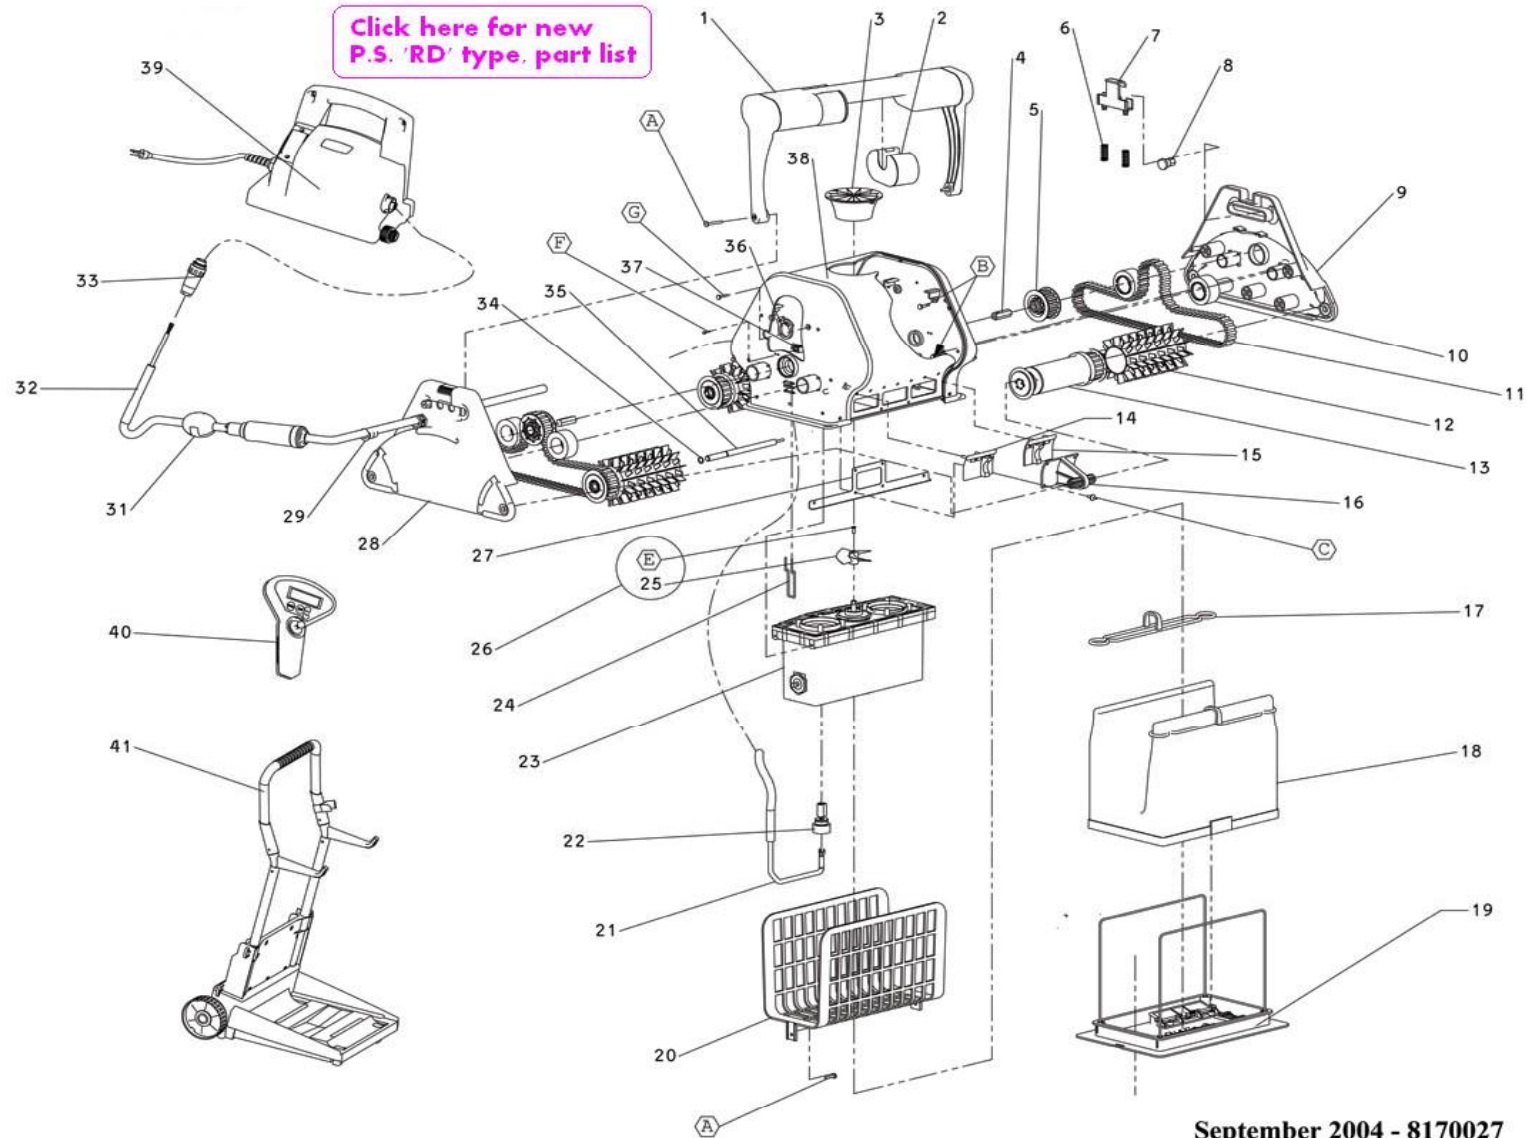

ILLUSTRATED BILL OF MATERIAL AND DISTRIBUTOR PRICE LIST:
DOLPHIN PROX (9999393X)

September 2004 - 8170027

For consumers, dolphin parts are available through Dolphin dealers and authorized repair centers. Please visit our dealer locator to find the closest Dolphin dealer in your area at:

<http://www.maytronicsus.com/en-us/where_to_buy/store-locator/>

For dealers, parts are available through distribution or through Optimus at: <http://www.optimusparts.com/>