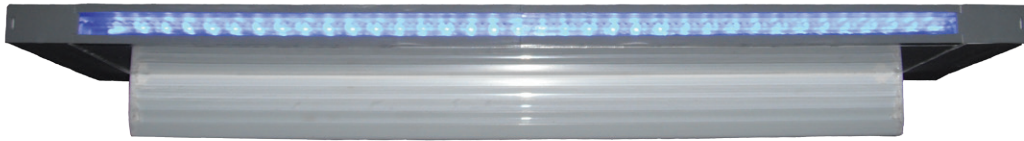

BRILLIANT WONDERS™

Waterfalls

Add lighted accents to your pool project!!

- A variety of colors
- Light shows: fade from one color to the next, strobe and a timer feature to automatically shut off in choices of 5 minutes, 15 minutes or 30 minutes
- Adjust brightness (see instructions for full list of features)
- One remote and controller (sold separately) can control a combination of up to 20 feet of waterfalls

Each waterfall has a side door to access the LED strip and wiring for serviceability.

CMP has an exclusive “sawtooth lip” which gives slight turbulence, helping to pick up the light in the water.

These waterfalls are available in 12”, 18”, 24”, 36” & 48” lengths with a 6” lip.

Patent Pending

CUSTOM MOLDED PRODUCTS

BRILLIANT WONDERS™ Waterfalls

- 12 volts
- 1.5" spigot plumbing
- 1 GPM per inch
- 6" lip (cannot be cut)
- 100 ft of 12V cord included
- Waterfall has white face with a clear lip
- Rock trap is included