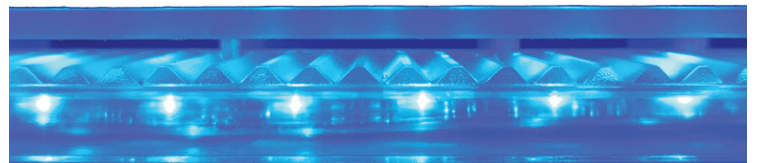

BRILLIANT WONDERS™

Waterfalls

Add lighted accents to your pool project!!

- A variety of colors
- Light shows: fade from one color to the next, strobe and a timer feature to automatically shut off in choices of 5 minutes, 15 minutes or 30 minutes
- Adjust brightness (see instructions for full list of features)
- One remote and controller (sold separately) can control a combination of up to 20 feet of waterfalls

Each waterfall has a side door to access the LED strip and wiring for serviceability.

CMP has an exclusive “sawtooth lip” which gives slight turbulence, helping to pick up the light in the water.

These waterfalls are available in 12”, 18”, 24”, 36” & 48” lengths with a 6” lip.

Patent Pending

CUSTOM MOLDED PRODUCTS

BRILLIANT WONDERS™ Waterfalls

- 12 volts
- 1.5" spigot plumbing
- 1 GPM per inch
- 6" lip (cannot be cut)
- 100 ft of 12V cord included
- Waterfall has white face with a clear lip
- Rock trap is included