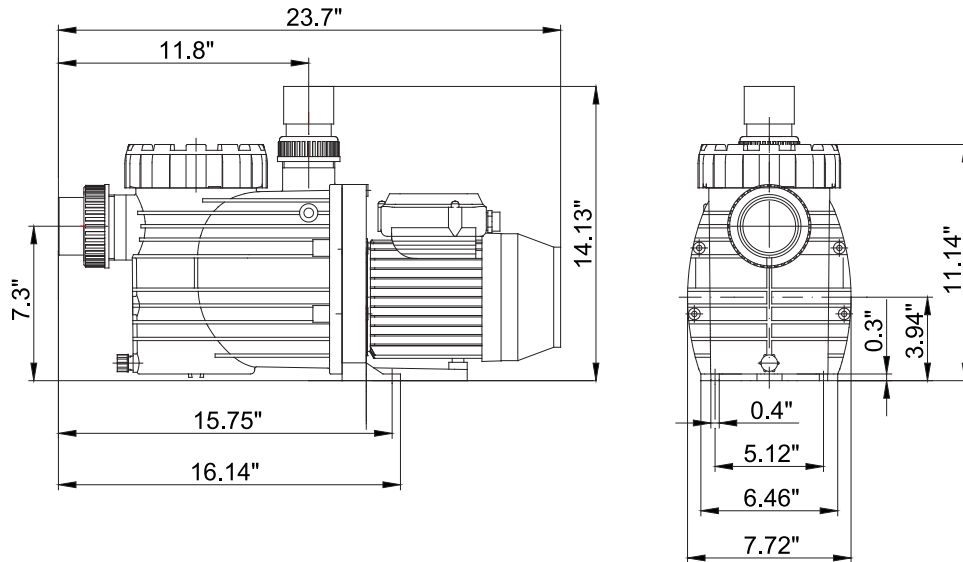

## Badu<sup>®</sup> EcoM3 V TECHNICAL DATA

SPEED	RPM MAX - MIN	POWER CONSUMPTION MAX
HIGH	3450 - 2850	1250 - 700 W
MEDIUM	2800 - 1800	670 - 210 W
LOW	1725 - 1000	200 - 65 W

Currently available in 1.0 HP 208-230 Volts.

Shipping Weight 25 lbs.