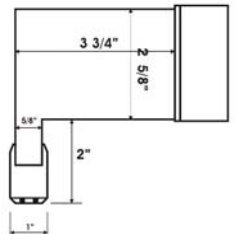

Standard Sizes

1', 1.5", 2', 3', 4', 5', 6', 7', 8'

Aqua Rain units can be made in many sizes and shapes

Stream Pattern and Flow Rate Options

Double Row Nozzle Adapter
 48 Streams/ft = 1/2 GPM/In

Double Row Nozzle Adapter
 64 Streams/ft = 2/3 GPM/In

SSR Nozzle Insert
 48 Streams/ft = 1/2 GPM/In

Stock Color: White
 Other colors: Black, Gray, Tan

Space Saving Option: Refer to Aqua Shower Data & Order Forms

Vertical Application
 Single Row
 1/2 GPM/IN
 Top/Rear Inlet

Vertical Application
 Double Row
 1/2 or 2/3 GPM/IN
 Top or Rear Inlet

Mailing Address:
 P.O. Box 5375 Spring Hill, FL 34611
 Shipping address:
 18755 Sakera Road
 Hudson, FL 34667

Toll Free 888-683-0042
 Toll Free Fax 877-683-3442
 Email sales@gawcinc.com
 www.gawcinc.com