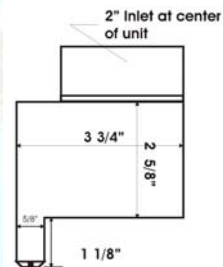

Aqua Rain

Aqua Rain

Part # GA03_ _ _

48 OR 64 STREAMS PER LIN FT.
 2 ROW VERTICAL WATER DIRECTION
 RATE: 1/2 OR 2/3 G.P.M. PER INCH
 REMOVABLE NOZZLE INSERTS FOR DEBRIS

Stock Color: White
 Other colors: Black, Gray, Tan

Standard Sizes

1', 1.5", 2', 3', 4', 5', 6', 7', 8'

Aqua Rain units can be made in many sizes and shapes

Stream Pattern and Flow Rate Options

Double Row Nozzle Adapter
 48 Streams/ft = 1/2 GPM/In

Double Row Nozzle Adapter
 64 Streams/ft = 2/3 GPM/In

SSR Nozzle Insert
 48 Streams/ft = 1/2 GPM/In

Stock Color: White
 Other colors: Black, Gray, Tan

Space Saving Option: Refer to Aqua Shower Data & Order Forms

Vertical Application
 Single Row
 1/2 GPM/IN
 Top/Rear Inlet