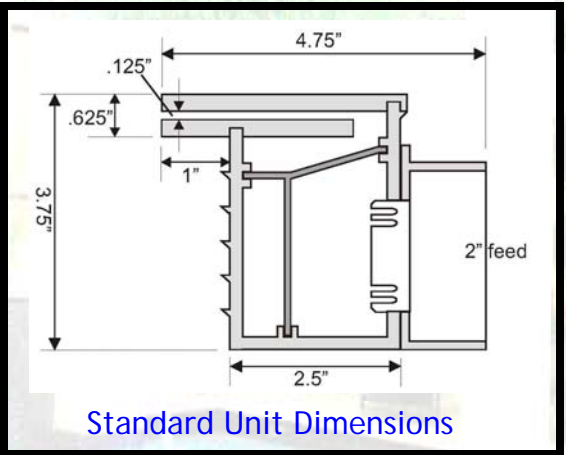

Aqua Rain

Aqua Rain

Part # GA03_ _ _

48 OR 64 STREAMS PER LIN FT.
 2 ROW VERTICAL WATER DIRECTION
 RATE: 1/2 OR 2/3 G.P.M. PER INCH
 REMOVABLE NOZZLE INSERTS FOR DEBRIS

Stock Color: White
 Other colors: Black, Gray, Tan

Standard Sizes

1', 1.5", 2', 3', 4', 5', 6', 7', 8'

Aqua Rain units can be made in many sizes and shapes

Stream Pattern and Flow Rate Options

Double Row Nozzle Adapter
 48 Streams/ft = 1/2 GPM/In

Double Row Nozzle Adapter
 64 Streams/ft = 2/3 GPM/In

SSR Nozzle Insert
 48 Streams/ft = 1/2 GPM/In

Stock Color: White
 Other colors: Black, Gray, Tan

Space Saving Option: Refer to Aqua Shower Data & Order Forms

Vertical Application
 Single Row
 1/2 GPM/IN
 Top/Rear Inlet