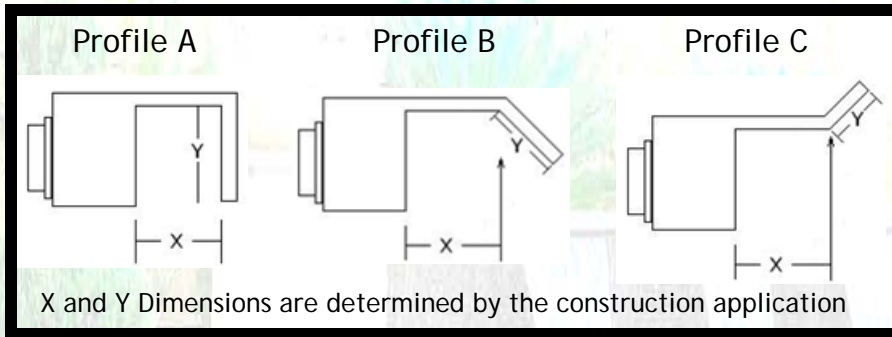

Aqua Rain

Aqua Rain

Part # GA03_ _ _

48 OR 64 STREAMS PER LIN FT.
 2 ROW VERTICAL WATER DIRECTION
 RATE: 1/2 OR 2/3 G.P.M. PER INCH
 REMOVABLE NOZZLE INSERTS FOR DEBRIS

Stock Color: White
 Other colors: Black, Gray, Tan

Standard Sizes

1', 1.5", 2', 3', 4', 5', 6', 7', 8'

Aqua Rain units can be made in many sizes and shapes

Stream Pattern and Flow Rate Options

Double Row Nozzle Adapter
 48 Streams/ft = 1/2 GPM/In

Double Row Nozzle Adapter
 64 Streams/ft = 2/3 GPM/In

SSR Nozzle Insert
 48 Streams/ft = 1/2 GPM/In

Stock Color: White
 Other colors: Black, Gray, Tan

Space Saving Option: Refer to Aqua Shower Data & Order Forms

Vertical Application
 Single Row
 1/2 GPM/IN
 Top/Rear Inlet