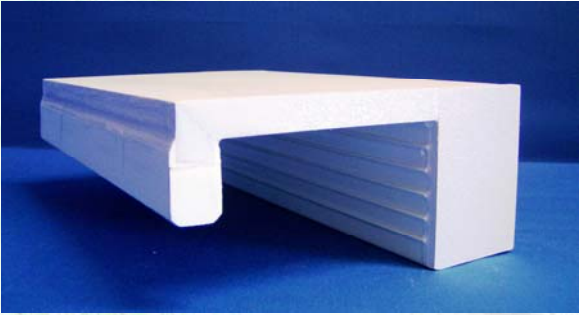

Aqua Rain

Aqua Rain

Part # GA03_ _ _

48 OR 64 STREAMS PER LIN FT.
 2 ROW VERTICAL WATER DIRECTION
 RATE: 1/2 OR 2/3 G.P.M. PER INCH
 REMOVABLE NOZZLE INSERTS FOR DEBRIS

Stock Color: White
 Other colors: Black, Gray, Tan

Standard Sizes

1', 1.5", 2', 3', 4', 5', 6', 7', 8'

Aqua Rain units can be made in many sizes and shapes

Stream Pattern and Flow Rate Options

Double Row Nozzle Adapter
 48 Streams/ft = 1/2 GPM/In

Double Row Nozzle Adapter
 64 Streams/ft = 2/3 GPM/In

SSR Nozzle Insert
 48 Streams/ft = 1/2 GPM/In

Stock Color: White
 Other colors: Black, Gray, Tan

Space Saving Option: Refer to Aqua Shower Data & Order Forms

Vertical Application
 Single Row
 1/2 GPM/IN
 Top/Rear Inlet