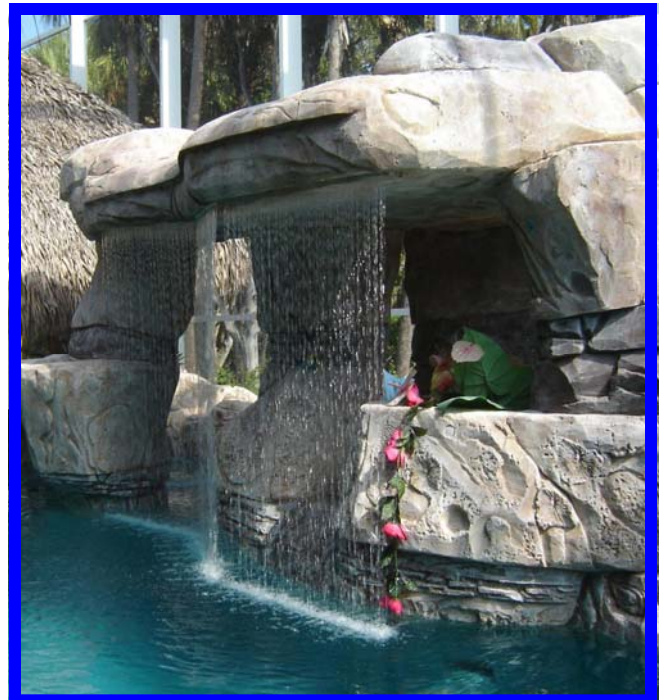

Aqua Rain

Aqua Rain

Part # GA03_ _ _

48 OR 64 STREAMS PER LIN FT.
 2 ROW VERTICAL WATER DIRECTION
 RATE: 1/2 OR 2/3 G.P.M. PER INCH
 REMOVABLE NOZZLE INSERTS FOR DEBRIS

Stock Color: White
 Other colors: Black, Gray, Tan

Standard Sizes

1', 1.5", 2', 3', 4', 5', 6', 7', 8'

Aqua Rain units can be made in many sizes and shapes

Stream Pattern and Flow Rate Options

Double Row Nozzle Adapter
 48 Streams/ft = 1/2 GPM/In

Double Row Nozzle Adapter
 64 Streams/ft = 2/3 GPM/In

SSR Nozzle Insert
 48 Streams/ft = 1/2 GPM/In

Stock Color: White
 Other colors: Black, Gray, Tan

Space Saving Option: Refer to Aqua Shower Data & Order Forms

Vertical Application
 Single Row
 1/2 GPM/IN
 Top/Rear Inlet