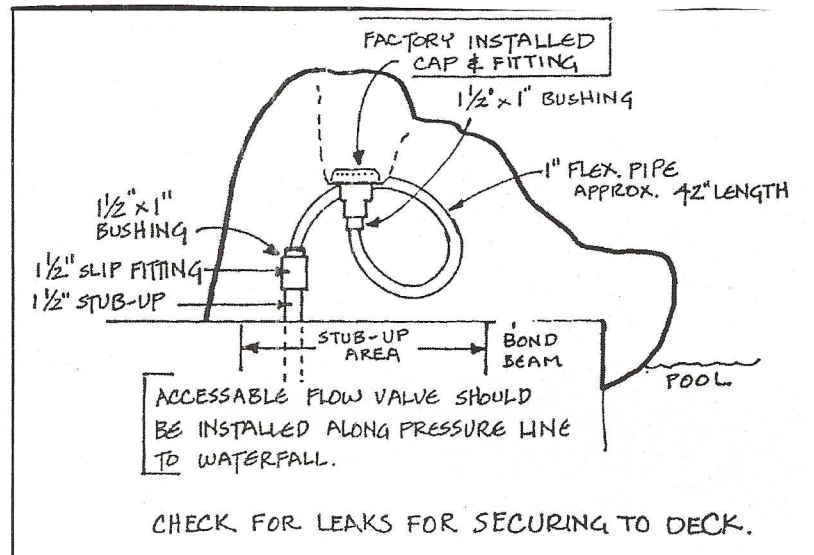

Alta:

Includes: 3' of 1" Black PVC
Flex hose

1 - 1" x 1/2" Reducer

1 - 1 - 1/2 x 1" Reducer Bushing Slip

4 - Nylon washers

350 GPH pump

Here is what it'll look
like, except that's not
the exact location the
stub up will go.