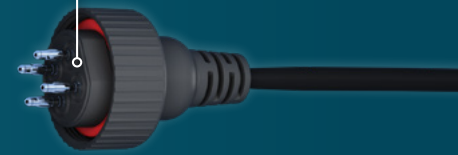

PAL **EVENGLOW**

POOL LIGHT

LED Pool light with Color Touch Technology
for Concrete, Fiberglass and Vinyl liner pools

REMOTE CONTROL

16 MILLION COLORS

BRIGHTNESS CONTROL

COLOR MEMORY

APP REMOTE CONTROL

WIFI COMPATIBLE

NETWORK CONTROL

TIMER CONTROL

Using PAL Multi-Color Transformer only

Using PAL Multi-Color Wi-Fi Transformer only

Light Body

- Engineering grade high performance thermoplastic with 40% glass for optimum heat transfer, strength and durability
- Extreme resistance to chemicals

Lens Design

- Excellent resistance to Swimming Pool chemicals
- Industry leading optical diffusion and light efficiency
- UV stable properties

Plug Design

- Detachable design for plug and play
- Over molded design for dry connection
- Simple disconnection for servicing and winterizing