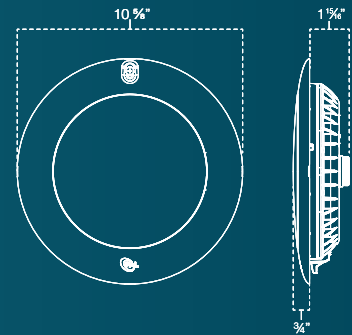

Light Body

- Engineering grade high performance thermoplastic with 40% glass for optimum heat transfer, strength and durability
- Extreme resistance to chemicals

Lens Design

- Excellent resistance to Swimming Pool chemicals
- Industry leading optical diffusion and light efficiency
- UV stable properties

Plug Design

- Detachable design for plug and play
- Over molded design for dry connection
- Simple disconnection for servicing and winterizing

*product images for illustrative purposes only actual lighting colors and appearances may vary

COLOR TOUCH TECHNOLOGY

Color Control

Control color, speed, brightness and modes

Wireless Touch

Wi-Fi Tablets and smartphones

Memory Recall

Remembers last color, speed and brightness

Auto Sync

Automatic sync of your PAL lights every time