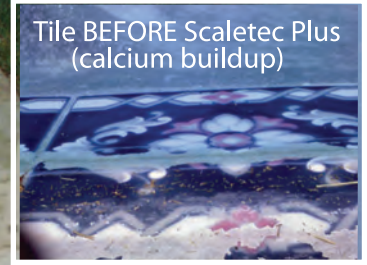

Strong Pool Surface and Tile Descaler Plus Stain Remover

Only 1 to 2 bottles descales and restores
most pools ... in just 2 to 4 weeks.

Tile BEFORE Scaletec Plus
(calcium buildup)

Tile AFTER Scaletec Plus
(buildup gone!)

Scaletec Plus® Removes Calcium Without Acids:
**Pool Surface Descaler - Removes Waterline Calcium
Buildup -Tile Cleaner - Stain Remover & Preventer**

- Effectively removes calcium buildup on pool surfaces, tile, and equipment.
- Cleans and restores pool and tile surfaces in just 2 to 4 weeks.
- Stain remover and sequesters iron, copper, and manganese metals.
- Salt cell cleaner, protector, and helps optimize chlorine output.
- Replaces hazardous acid-washing method and costly tile cleaning.
- Advanced non-acidic and ultra-low phosphate Synertec® formulation.