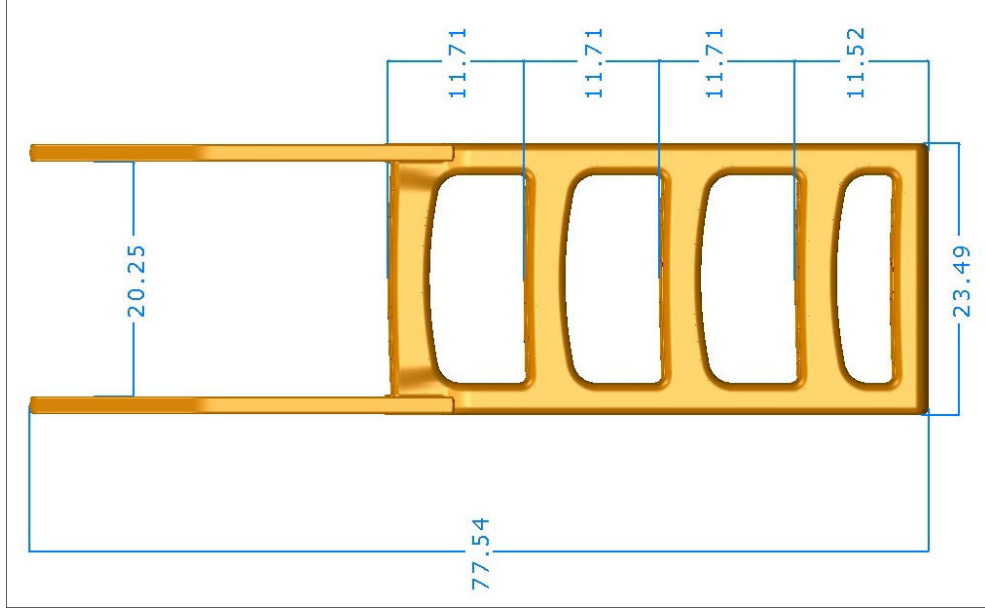

NEW for 2008 IN-POOL DECK LADDER (MODEL # 2008DL)

OPTIONAL 12 VOLT
IN-POOL LIGHT
(MODEL #OPT12V)

VISIT OUR
WEBSITE FOR
FULL PRODUCT
INFORMATION
AND SPECS

OPTIONAL
12 VOLT
IN-POOL
LIGHT

All resin in-pool ladder with two sets of deck mount flanges (front & rear). The ladder is adjustable to a maximum height of 60 inches. Five full treads for ease of climbing and for today's taller pools (top tread height of 46.65 inches). Double, extended handrails. Extremely easy to assemble. Add an optional 12 volt in-pool light to enhance swimming environment.