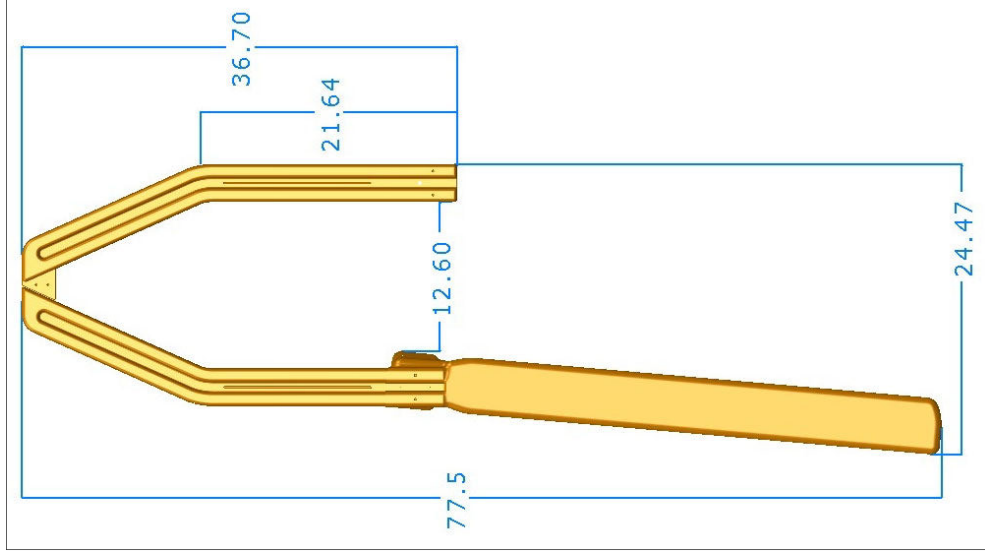

NEW for 2008 IN-POOL DECK LADDER (MODEL # 2008DL)

OPTIONAL 12 VOLT
IN-POOL LIGHT
(MODEL #OPT12V)

VISIT OUR
WEBSITE FOR
FULL PRODUCT
INFORMATION
AND SPECS

OPTIONAL
12 VOLT
IN-POOL
LIGHT

All resin in-pool ladder with two sets of deck mount flanges (front & rear). The ladder is adjustable to a maximum height of 60 inches. Five full treads for ease of climbing and for today's taller pools (top tread height of 46.65 inches). Double, extended handrails. Extremely easy to assemble. Add an optional 12 volt in-pool light to enhance swimming environment.