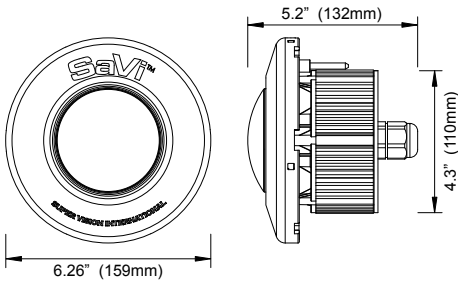

TECHNICAL SPECIFICATIONS

SAVI™ POOL LIGHT SAVI™ SPA LIGHT

12 VOLT
SAVI POOL LIGHT
SAVI SPA LIGHT