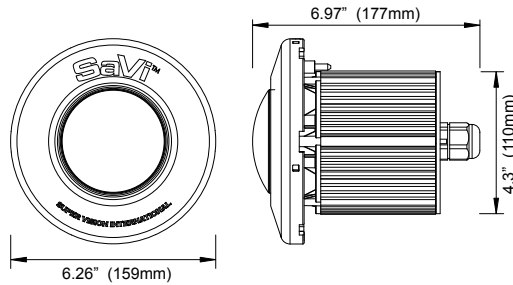

SUPER VISION INTERNATIONAL

LIGHT + COLOR + IMAGINATION

www.svision.com

SPSL0207

TECHNICAL SPECIFICATIONS

SAVI™ POOL LIGHT SAVI™ SPA LIGHT

12 VOLT
SAVI POOL LIGHT
SAVI SPA LIGHT

120 VOLT
SAVI POOL LIGHT
SAVI SPA LIGHT