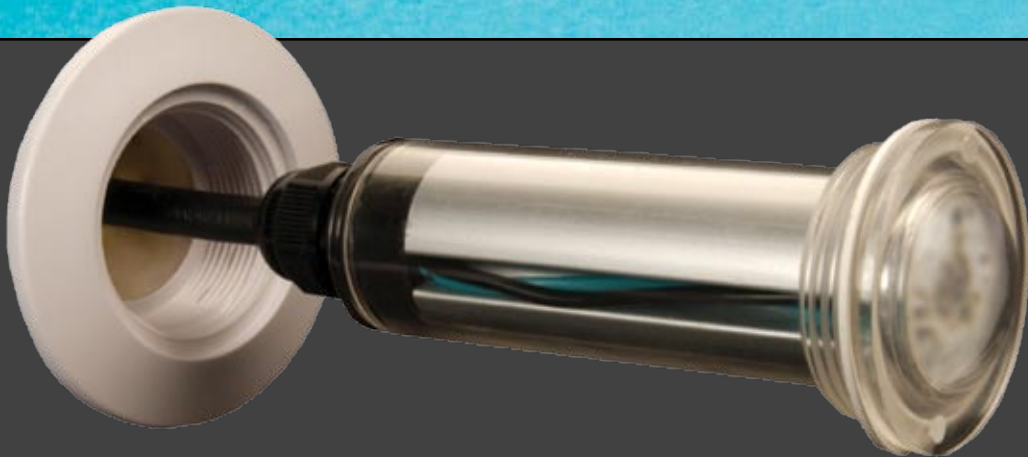

SAVI Notes™

NICHELESS UNDERWATER LED LIGHTING SYSTEM

savi™
A Nexus Lighting Brand

www.nexuslighting.com