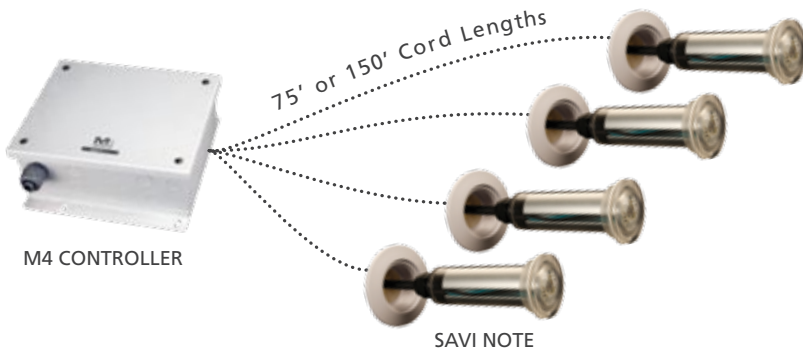

M4 CONTROLLER

M4-L 120V
M4-H 220V

SAVI NOTE

SAVI-NOTE75 75 foot cord length
SAVI-NOTE150 150 foot cord length

TRUE-COLOR™ Mix Technology

Colors mix in the lamp not in the pool so the light is always pure, bright and vibrant.

ETL LISTED

The SAVI Note and M4 Controller meet or exceed nationally recognized electrical product safety standards.