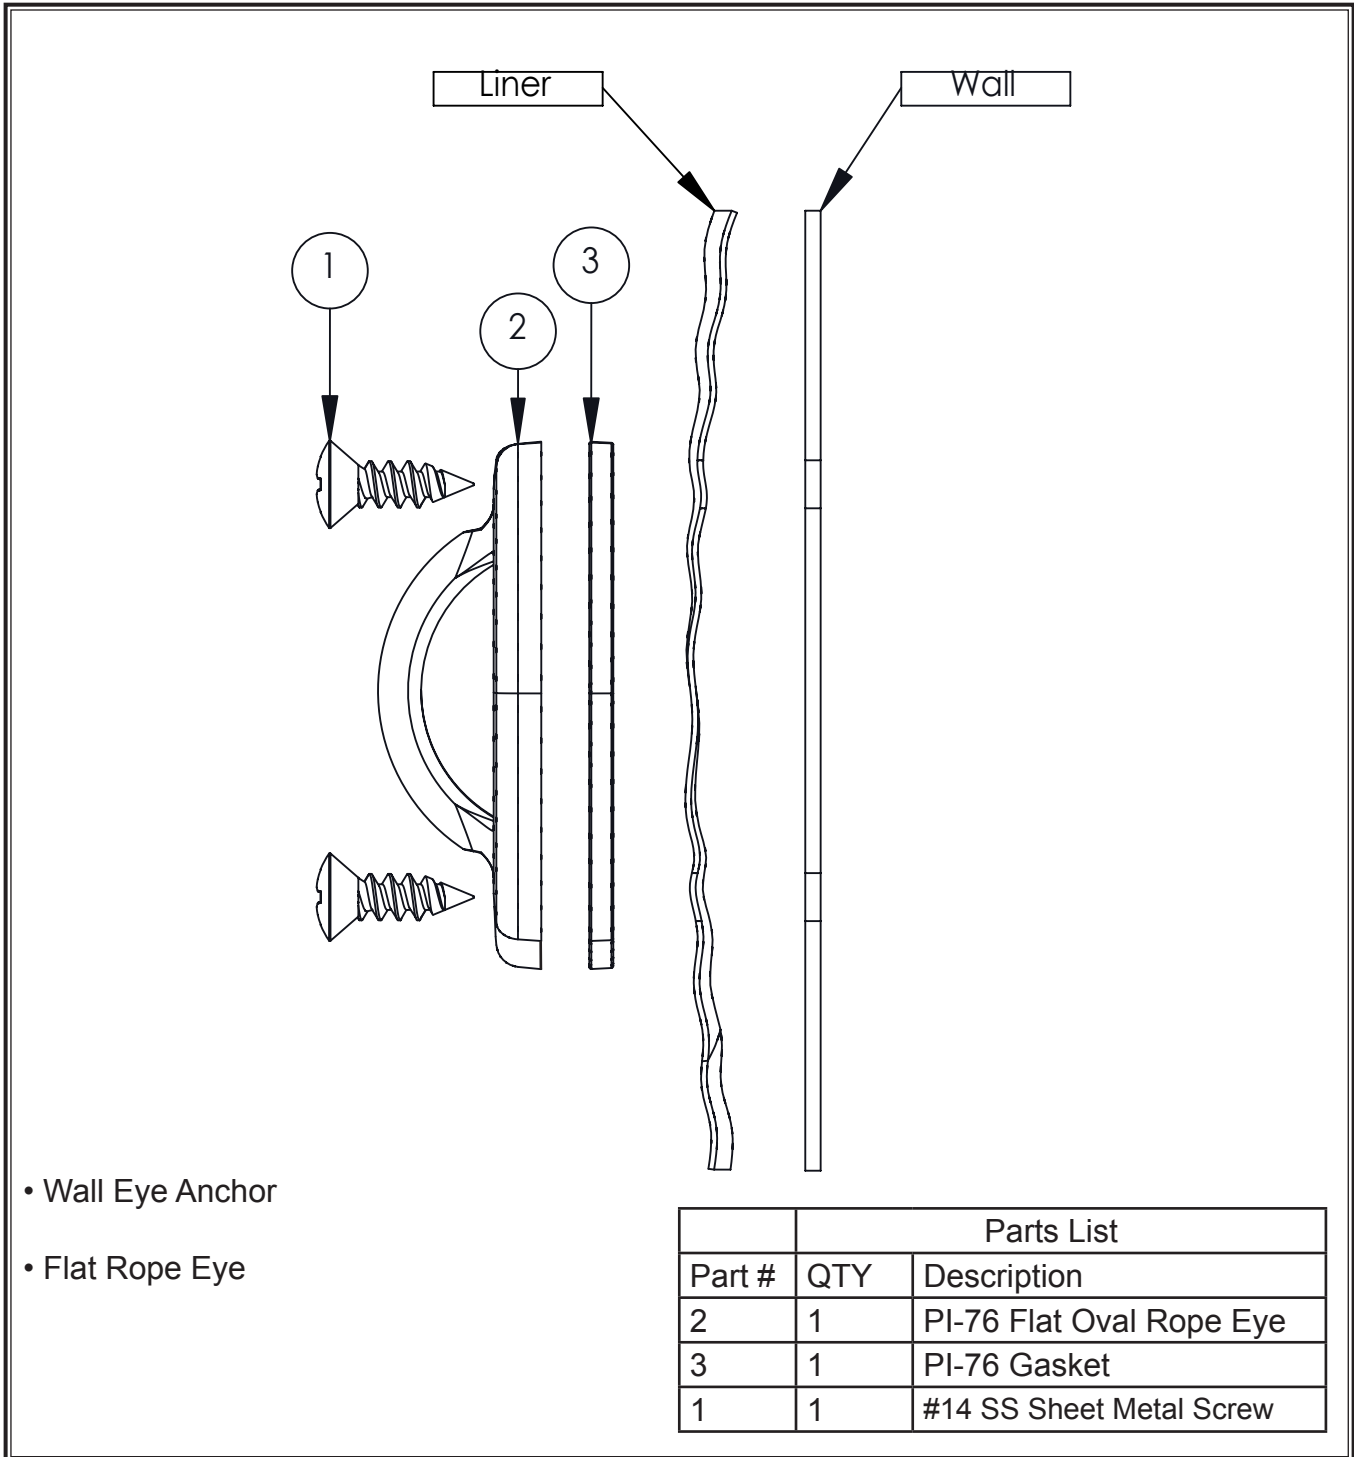

## PI-76 Wall Eye Anchor

• Wall Eye Anchor

• Flat Oval Rope Eye

| Parts List |                          |
|------------|--------------------------|
| QTY        | Description              |
| 1          | PI-76 Flat Oval Rope Eye |
| 1          | PI-76 Gasket             |
| 1          | #14 SS Sheet Metal Screw |

# PI-76 Wall Eye Anchor

- Wall Eye Anchor
- Flat Rope Eye

| Parts List |     |                          |
|------------|-----|--------------------------|
| Part #     | QTY | Description              |
| 2          | 1   | PI-76 Flat Oval Rope Eye |
| 3          | 1   | PI-76 Gasket             |
| 1          | 1   | #14 SS Sheet Metal Screw |