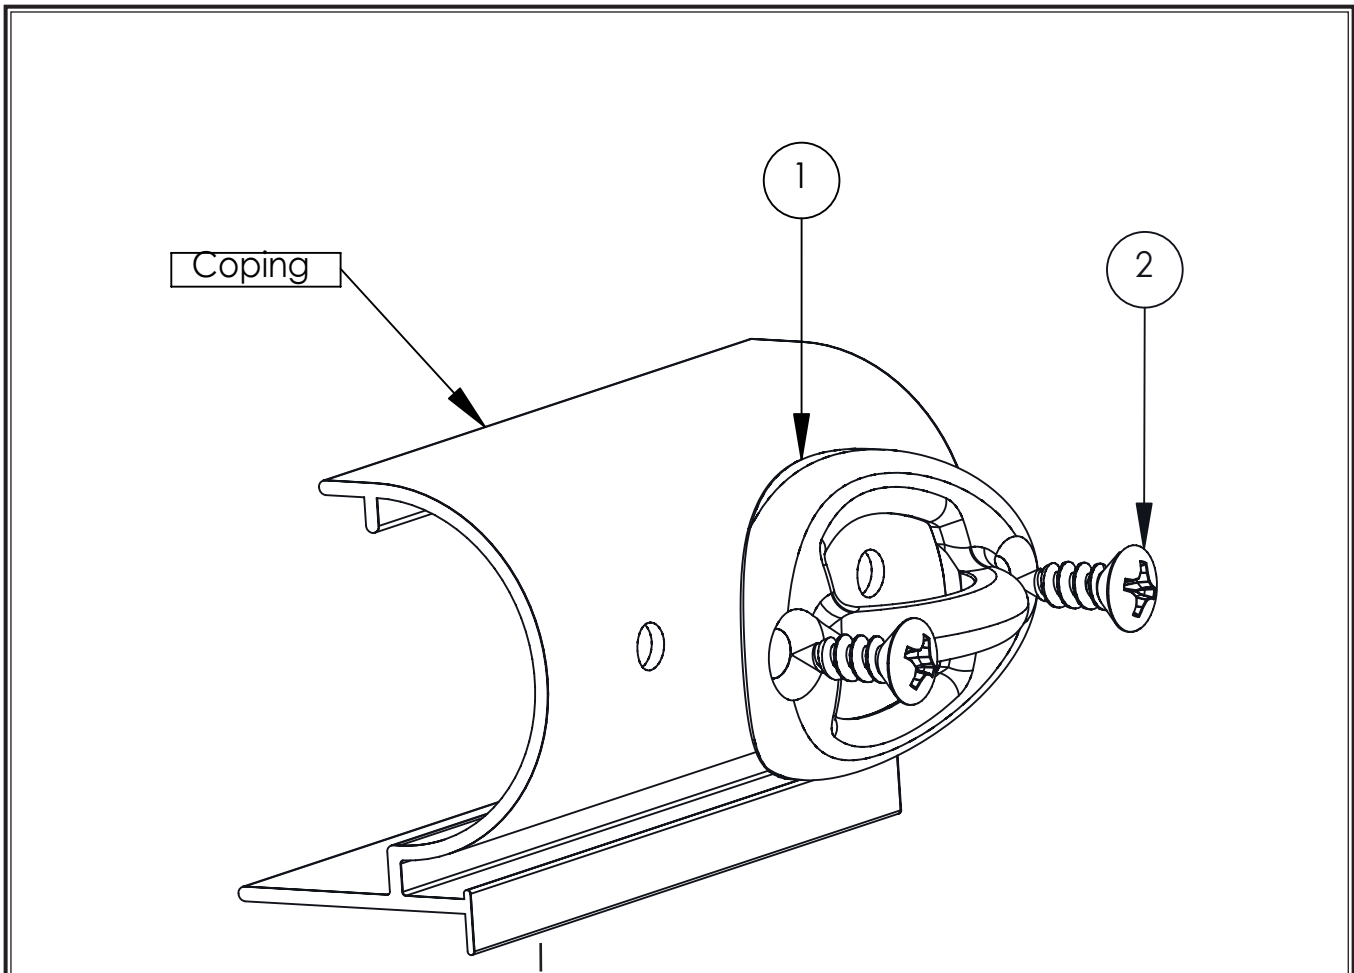

Swimming Pool Products

1871 Aspen Circle • Pueblo, Colorado 81006 • Phone 719-544-9544

PI-70 Coping Eye Anchor

- Coping Eye Anchor
- Oval Rope Eye

Parts List	
QTY	Description
1	PI-70 Oval Rope Eye
1	#14 SS Sheet Metal Screw

PI-70 Coping Eye Anchor

- Coping Eye Anchor
- Oval Rope Eye

Parts List		
Part #	QTY	Description
1	1	PI-70 Oval Rope Eye
2	2	#14 SS Sheet Metal Screw