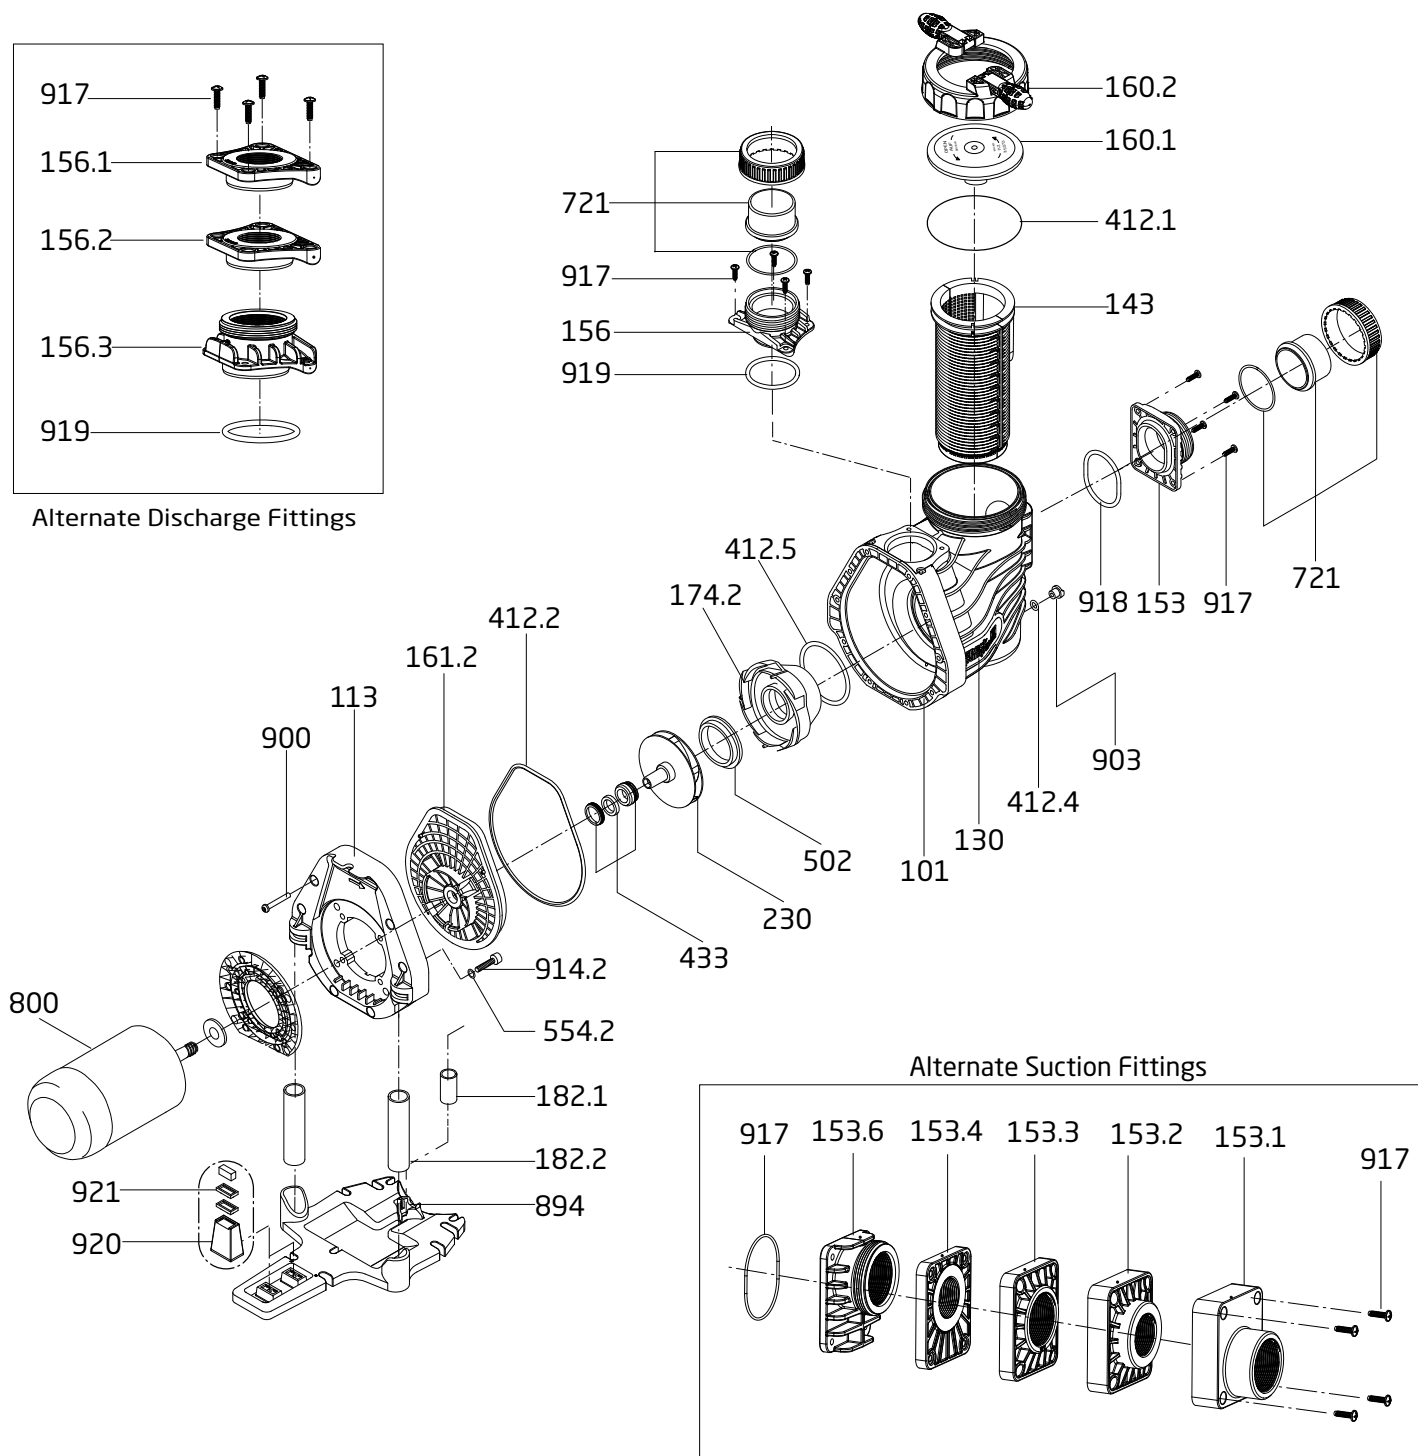

Universal Replacement Swimming Pool Pump

Order #	Drawing Number	Qty Required	Description	List Price
2921116022	160.2	1	LOCK RING WITH HANDLES - LID	$ 33.40
2901410122	101	1	CASING	138.70
2901413002	130	2	NAME PLATE - ORANGE	2.50
2901411304	113	1	FLANGE	43.10
2901489400	894	1	BASE	51.90
2901416102	161.2	1	SEAL HOUSING (-I, -II, -IV, -V, -VI)	20.30
2901416103A	161.2	1	SEAL HOUSING (1.65, -III)	42.70
2901417421	174.2	1	DIFFUSER (-I, -II)	29.20
2921317421	174.2	1	DIFFUSER (1.65, -III)	18.20
2901417422	174.2	1	DIFFUSER (-IV, -V)	30.00
2901417420	174.2	1	DIFFUSER (-VI)	22.70
2920750200	502	1	FLOATING EYE SEAL (-I, -II)	7.30
2901450700	502	1	FLOATING EYE SEAL (-IV, -V)	6.80
2901423130	230	1	IMPELLER (-I)	43.00
2901423015	230.1	1	IMPELLER (-II) 113 / 5.3mm	43.00
2901423009R	230.2	1	IMPELLER (-III) 118 / 5.0mm	49.90
2901423009	230.3	1	IMPELLER (1.65 THP) 124 / 5.0mm	49.90
2901423016	230.4	1	IMPELLER (-IV) 120 / 8.7mm	55.40
2901423017	230.5	1	IMPELLER (-V) 118 / 10.0mm	55.40
2901423013	230.6	1	IMPELLER (-VI) 120 / 7.8mm	38.20
2901490300	903	1	PLUG WINGED - CASING DRAIN (1/4")	2.60
2920141240	412.4	1	O-RING - DRAIN PLUG 11 x 2.5mm	1.10
2921141210	412.1	1	O-RING - LID 137 x 5.0mm	4.80
2901441210	412.2	1	O-RING - CASING 206 x 6.0mm	9.40
2920141210	412.5	1	O-RING - DIFFUSER 90 x 5.0mm	3.10
2991000091	900	10	SCREW - CASING HEX/SLOT M7 x 48mm SS	3.90
2901116010	160.1	1	LID - CLEAR	18.20
2921116012B	NOT SHOWN	1	LID - CLEAR WITH LED LIGHT	41.20
2920343310	433	1	MECHANICAL SEAL (20mm) COMPLETE	51.90
2920110200	598	1	MOTOR FLANGE - 56 FRAME	13.40
2991400028	914.2	4	SCREW - 3/8"-16 x 2" (ALLEN HEAD)	4.80
2901414303	143	1	BASKET - TALL STRAINER	27.70
5879006023	917	8	SCREW - 6 x 22mm, A4	2.30
2901441270	918	1	O-RING - SUCTION FITTING (ALL) 76 x 6.0mm	3.00
2901441282	919	1	O-RING - DISCHARGE FITTING (ALL) 67 x 6.0mm	3.60
2901489420	920	1	MOTOR SUPPORT - BASE (h=50mm)	3.90
2902089420	920.1	1	MOTOR SUPPORT - BASE (h=57mm)	11.50
2920889410	921	0-7	LEGO SPACER	0.40
2901415300A	153, 918	1	FITTING - STANDARD SUCTION KIT	11.90
2901415600A	156, 919	1	FITTING - STANDARD DISCHARGE KIT	13.40
2901418213	182.1	1	RISER - FRONT	0.60
2901418223	182.2	2	RISER - REAR	2.80
2921770005	721	2	SET - 2" PVC UNION COMPLETE - (-I, -II, -III, 1.65, -IV, -V)	12.90
2921770006	721	2	SET - 3" PVC UNION COMPLETE - (-VI)	29.90
2500300926	721	1	2" PVC UNION PACKAGE - SUCTION & DISCHARGE (-I, -II, -III, 1.65, -IV, -V)	26.00
2500300918	721	1	3" PVC UNION PACKAGE - SUCTION & DISCHARGE (-VI)	59.60

Optional Parts

2901415306	153.1	1	SUCTION FITTING - 1.5" NPT (Ultra-Flow®)	16.90
2901415316	153.1	1	SUCTION FITTING - 2" NPT (Ultra-Flow®)	16.00
2901415307	153.2	1	SUCTION FITTING - 1.5" NPT (WhisperFlo® / IntelliFlo®)	15.10
2901415317	153.2	1	SUCTION FITTING - 2" NPT (WhisperFlo® / IntelliFlo® / Challenger®)	14.10
2901415305	153.3	1	SUCTION FITTING - 1.5" NPT (Super Pump® / SuperFlo®)	11.60
2901415315	153.3	1	SUCTION FITTING - 2" NPT (Super Pump® / SuperFlo®)	11.60
2901415308	153.4	1	SUCTION FITTING - 1.5" (Dura-Glas / Max-E-Glas™)	11.20
2901415318	153.4	1	SUCTION FITTING - 2" (Dura-Glas II / Max-E-Glas II™)	10.20

**SEE NEXT PAGE FOR ADDITIONAL PARTS