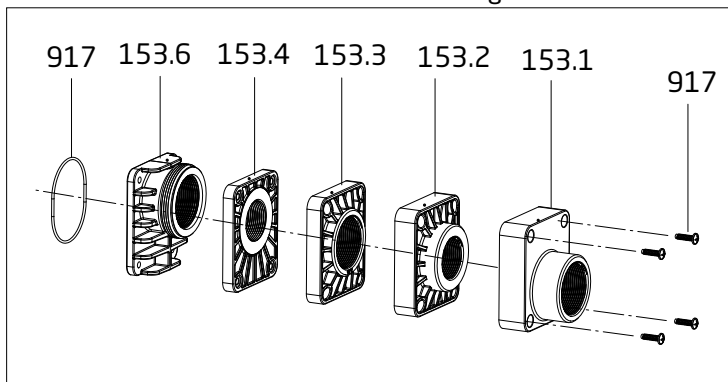

Universal Replacement Swimming Pool Pump

Alternate Discharge Fittings

Alternate Suction Fittings

Universal Replacement Swimming Pool Pump

Order #	Drawing Number	Qty Required	Description	List Price
2921116022	160.2	1	LOCK RING WITH HANDLES - LID	\$ 33.40
2901410122	101	1	CASING	138.70
2901413002	130	2	NAME PLATE - ORANGE	2.50
2901411304	113	1	FLANGE	43.10
2901489400	894	1	BASE	51.90
2901416102	161.2	1	SEAL HOUSING (-I, -II, -IV, -V, -VI)	20.30
2901416103A	161.2	1	SEAL HOUSING (1.65, -III)	42.70
2901417421	174.2	1	DIFFUSER (-I, -II)	29.20
2921317421	174.2	1	DIFFUSER (1.65, -III)	18.20
2901417422	174.2	1	DIFFUSER (-IV, -V)	30.00
2901417420	174.2	1	DIFFUSER (-VI)	22.70
2920750200	502	1	FLOATING EYE SEAL (-I, -II)	7.30
2901450700	502	1	FLOATING EYE SEAL (-IV, -V)	6.80
2901423130	230	1	IMPELLER (-I)	43.00
2901423015	230.1	1	IMPELLER (-II) 113 / 5.3mm	43.00
2901423009R	230.2	1	IMPELLER (-III) 118 / 5.0mm	49.90
2901423009	230.3	1	IMPELLER (1.65 THP) 124 / 5.0mm	49.90
2901423016	230.4	1	IMPELLER (-IV) 120 / 8.7mm	55.40
2901423017	230.5	1	IMPELLER (-V) 118 / 10.0mm	55.40
2901423013	230.6	1	IMPELLER (-VI) 120 / 7.8mm	38.20
2901490300	903	1	PLUG WINGED - CASING DRAIN (1/4")	2.60
2920141240	412.4	1	O-RING - DRAIN PLUG 11 x 2.5mm	1.10
2921141210	412.1	1	O-RING - LID 137 x 5.0mm	4.80
2901441210	412.2	1	O-RING - CASING 206 x 6.0mm	9.40
2920141210	412.5	1	O-RING - DIFFUSER 90 x 5.0mm	3.10
2991000091	900	10	SCREW - CASING HEX/SLOT M7 x 48mm SS	3.90
2901116010	160.1	1	LID - CLEAR	18.20
2921116012B	NOT SHOWN	1	LID - CLEAR WITH LED LIGHT	41.20
2920343310	433	1	MECHANICAL SEAL (20mm) COMPLETE	51.90
2920110200	598	1	MOTOR FLANGE - 56 FRAME	13.40
2991400028	914.2	4	SCREW - 3/8"-16 x 2" (ALLEN HEAD)	4.80
2901414303	143	1	BASKET - TALL STRAINER	27.70
5879006023	917	8	SCREW - 6 x 22mm, A4	2.30
2901441270	918	1	O-RING - SUCTION FITTING (ALL) 76 x 6.0mm	3.00
2901441282	919	1	O-RING - DISCHARGE FITTING (ALL) 67 x 6.0mm	3.60
2901489420	920	1	MOTOR SUPPORT - BASE (h=50mm)	3.90
2902089420	920.1	1	MOTOR SUPPORT - BASE (h=57mm)	11.50
2920889410	921	0-7	LEGO SPACER	0.40
2901415300A	153, 918	1	FITTING - STANDARD SUCTION KIT	11.90
2901415600A	156, 919	1	FITTING - STANDARD DISCHARGE KIT	13.40
2901418213	182.1	1	RISER - FRONT	0.60
2901418223	182.2	2	RISER - REAR	2.80
2921770005	721	2	SET - 2" PVC UNION COMPLETE - (-I, -II, -III, 1.65, -IV, -V)	12.90
2921770006	721	2	SET - 3" PVC UNION COMPLETE - (-VI)	29.90
2500300926	721	1	2" PVC UNION PACKAGE - SUCTION & DISCHARGE (-I, -II, -III, 1.65, -IV, -V)	26.00
2500300918	721	1	3" PVC UNION PACKAGE - SUCTION & DISCHARGE (-VI)	59.60