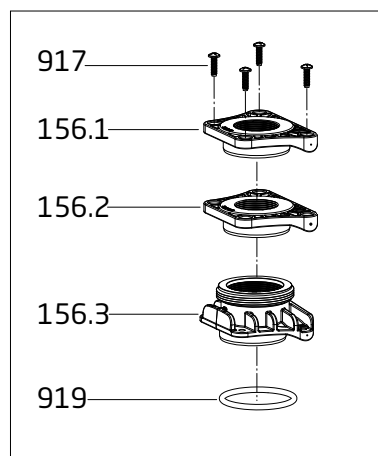

Universal Replacement Swimming Pool Pump

Alternate Discharge Fittings

Alternate Suction Fittings

Universal Replacement Swimming Pool Pump

Order #	Drawing Number	Qty Required	Description	List Price
2921116022	160.2	1	LOCK RING WITH HANDLES - LID	\$ 33.40
2901410122	101	1	CASING	138.70
2901413002	130	2	NAME PLATE - ORANGE	2.50
2901411304	113	1	FLANGE	43.10
2901489400	894	1	BASE	51.90
2901416102	161.2	1	SEAL HOUSING (-I, -II, -IV, -V, -VI)	20.30
2901416103A	161.2	1	SEAL HOUSING (1.65, -III)	42.70
2901417421	174.2	1	DIFFUSER (-I, -II)	29.20
2921317421	174.2	1	DIFFUSER (1.65, -III)	18.20
2901417422	174.2	1	DIFFUSER (-IV, -V)	30.00
2901417420	174.2	1	DIFFUSER (-VI)	22.70
2920750200	502	1	FLOATING EYE SEAL (-I, -II)	7.30
2901450700	502	1	FLOATING EYE SEAL (-IV, -V)	6.80
2901423130	230	1	IMPELLER (-I)	43.00
2901423015	230.1	1	IMPELLER (-II) 113 / 5.3mm	43.00
2901423009R	230.2	1	IMPELLER (-III) 118 / 5.0mm	49.90
2901423009	230.3	1	IMPELLER (1.65 THP) 124 / 5.0mm	49.90
2901423016	230.4	1	IMPELLER (-IV) 120 / 8.7mm	55.40
2901423017	230.5	1	IMPELLER (-V) 118 / 10.0mm	55.40
2901423013	230.6	1	IMPELLER (-VI) 120 / 7.8mm	38.20
2901490300	903	1	PLUG WINGED - CASING DRAIN (1/4")	2.60
2920141240	412.4	1	O-RING - DRAIN PLUG 11 x 2.5mm	1.10
2921141210	412.1	1	O-RING - LID 137 x 5.0mm	4.80
2901441210	412.2	1	O-RING - CASING 206 x 6.0mm	9.40
2920141210	412.5	1	O-RING - DIFFUSER 90 x 5.0mm	3.10
2991000091	900	10	SCREW - CASING HEX/SLOT M7 x 48mm SS	3.90
2901116010	160.1	1	LID - CLEAR	18.20
2921116012B	NOT SHOWN	1	LID - CLEAR WITH LED LIGHT	41.20
2920343310	433	1	MECHANICAL SEAL (20mm) COMPLETE	51.90
2920110200	598	1	MOTOR FLANGE - 56 FRAME	13.40
2991400028	914.2	4	SCREW - 3/8"-16 x 2" (ALLEN HEAD)	4.80
2901414303	143	1	BASKET - TALL STRAINER	27.70
5879006023	917	8	SCREW - 6 x 22mm, A4	2.30
2901441270	918	1	O-RING - SUCTION FITTING (ALL) 76 x 6.0mm	3.00
2901441282	919	1	O-RING - DISCHARGE FITTING (ALL) 67 x 6.0mm	3.60
2901489420	920	1	MOTOR SUPPORT - BASE (h=50mm)	3.90
2902089420	920.1	1	MOTOR SUPPORT - BASE (h=57mm)	11.50
2920889410	921	0-7	LEGO SPACER	0.40
2901415300A	153, 918	1	FITTING - STANDARD SUCTION KIT	11.90
2901415600A	156, 919	1	FITTING - STANDARD DISCHARGE KIT	13.40
2901418213	182.1	1	RISER - FRONT	0.60
2901418223	182.2	2	RISER - REAR	2.80
2921770005	721	2	SET - 2" PVC UNION COMPLETE - (-I, -II, -III, 1.65, -IV, -V)	12.90
2921770006	721	2	SET - 3" PVC UNION COMPLETE - (-VI)	29.90
2500300926	721	1	2" PVC UNION PACKAGE - SUCTION & DISCHARGE (-I, -II, -III, 1.65, -IV, -V)	26.00
2500300918	721	1	3" PVC UNION PACKAGE - SUCTION & DISCHARGE (-VI)	59.60