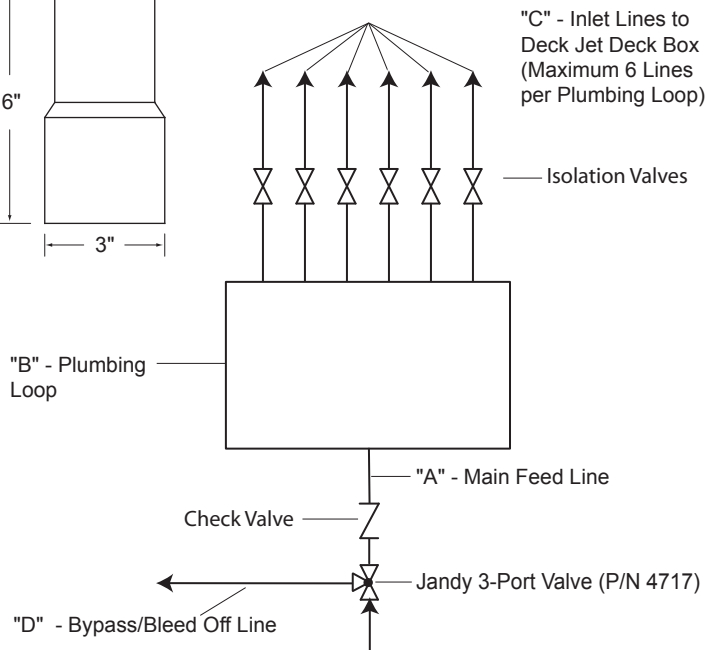

Performance  
Reliability  
Technology

**DECK JETS**  
PART# JDJ2004

### Jandy Deck Jets add pleasure and amusement to your pool & spa experience.

Jandy Deck Jets create shimmering arcs of water from your deck into your pool or spa. The jets can be installed in almost any combination, and since they can be adjusted 360°, the dazzling effects they create can be changed again and again to meet your mood.

### Dimensions

DECK JET WATER VOLUME & PRESSURE CHART			
Gallons (US GPM)	3.0	4.0	5.0
Feet of Head	3.9	7.9	11.0
Height of Jet	3.0	6.6	10.0

### Multiple Jet Setup

Number of Deck Jets at rate of 5 gpm (gallons per minute)	Recommended Pipe Size within 25' of Equipment			
	A	B	C	D
2	1 1/2"	1"	3/4"	1 1/2"
3	1 1/2"	1"	3/4"	1 1/2"
4	1 1/2"	1 1/2"	3/4"	1 1/2"
5	1 1/2"	1 1/2"	3/4"	1 1/2"
6	2"	1 1/2"	3/4"	2"