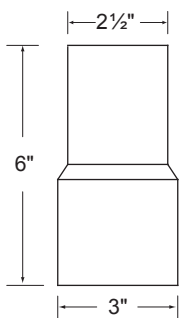

### Dimensions

DECK JET WATER VOLUME & PRESSURE CHART			
Gallons (US GPM)	3.0	4.0	5.0
Feet of Head	3.9	7.9	11.0
Height of Jet	3.0	6.6	10.0