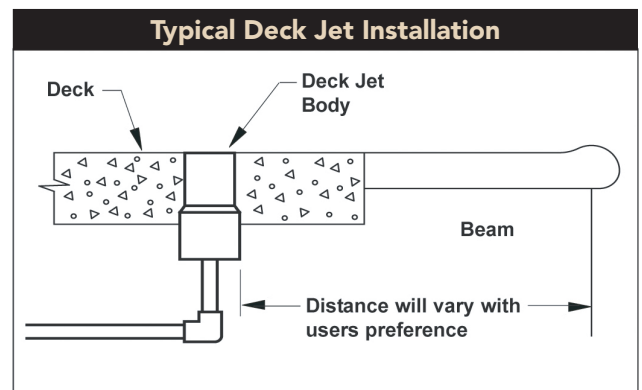

Performance
Reliability
Technology

Jandy Deck Jets add pleasure and amusement to your pool & spa experience.

Jandy Deck Jets create shimmering arcs of water from your deck into your pool or spa. The jets can be installed in almost any combination, and since they can be adjusted 360°, the dazzling effects they create can be changed again and again to meet your mood.

The Jets come with a bronze deck coverplate giving the deck a rich finish.

Dimensions

DECK JET WATER VOLUME & PRESSURE CHART			
Gallons (US GPM)	3.0	4.0	5.0
Feet of Head	3.9	7.9	11.0
Height of Jet	3.0	6.6	10.0

Multiple Jet Setup

Number of Deck Jets at rate of 5 gpm (gallons per minute)	Recommended Pipe Size within 25' of Equipment			
	A	B	C	D
2	1 1/2"	1"	3/4"	1 1/2"
3	1 1/2"	1"	3/4"	1 1/2"
4	1 1/2"	1 1/2"	3/4"	1 1/2"
5	1 1/2"	1 1/2"	3/4"	1 1/2"
6	2"	1 1/2"	3/4"	2"