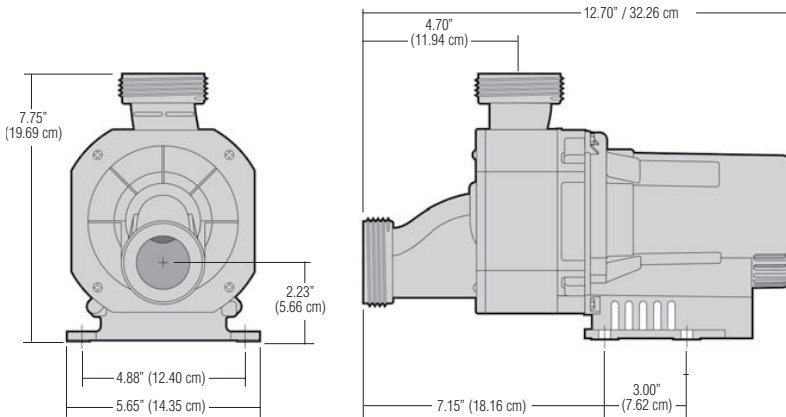

Gemini Plus II Bath Pump

The original Gemini Plus pump combined advanced variable speed technology with superior performance to become the “the choice” of manufacturers for almost a decade.

The new ultra compact Gemini Plus II® series now offers improved performance and quiet operation to meet the demands of today’s high flow Whirlpool bath jet systems. The compact design of the Gemini Plus II is available in standard configurations, providing a high performance pump that will fit in virtually any installation.

Variable Speed Control Option - The Gemini Plus II® Series is available with a patented “Digital Variable Speed Control Kit” for the ultimate in control flexibility.