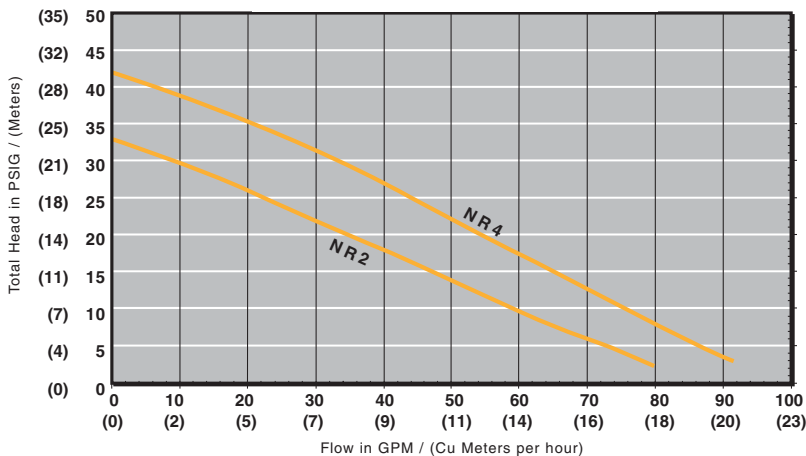

Gemini Plus II Pump Performance