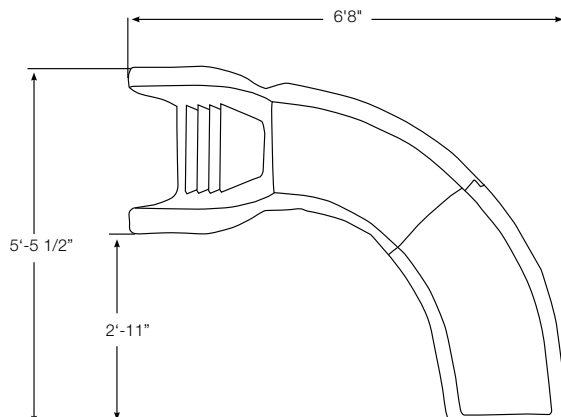

Cyclone

Small slide, Big Fun!

- 4'1" tall at the handrails – low-profile design fits almost anywhere!
- Now includes new water delivery system!
- Only requires 42" of water depth
- Available in right curve only
- Enclosed ladder for maximum safety
- Compact footprint works well in limited deck spaces
- Sturdy, rotomolded construction – for strength and durability
- Accommodates sliders up to 175 pounds
- This slide fully complies with the U.S. Consumer Product Safety Commission's Safety Standard for Swimming Pool Slides (16 C.F.R. 1207)
- Commercial or residential use

Model No.	Shipping Wt.	L	W	H
698-209-581B	135 lbs.	51.5"	41.5"	31.5"

Key to Order: Example: 698-209-58124 (Gray Granite)
 B = color: 23=sandstone, 24=gray granite, 10=taupe
 Available in Right Curve Only

Actual product colors may vary

All installations must comply with all applicable local and national codes and installation must be completed in accordance with S.R.Smith installation instructions.

Children under 48" must be supervised at all times when using this slide.