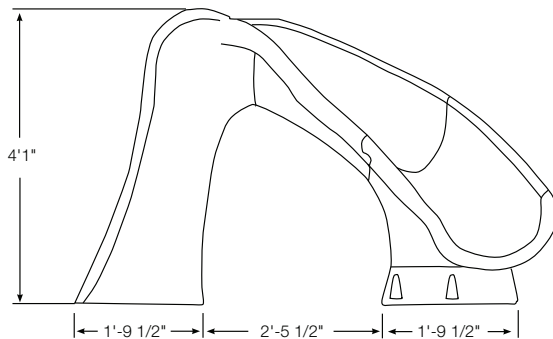

Cyclone

Small slide, Big Fun!

- 4'1" tall at the handrails – low-profile design fits almost anywhere!
- Now includes new water delivery system!
- Only requires 42" of water depth
- Available in right curve only
- Enclosed ladder for maximum safety
- Compact footprint works well in limited deck spaces
- Sturdy, rotomolded construction – for strength and durability
- Accommodates sliders up to 175 pounds
- This slide fully complies with the U.S. Consumer Product Safety Commission's Safety Standard for Swimming Pool Slides (16 C.F.R. 1207)
- Commercial or residential use

Model No.	Shipping Wt.	L	W	H
698-209-581B	135 lbs.	51.5"	41.5"	31.5"

Key to Order: Example: 698-209-58124 (Gray Granite)
 B = color: 23=sandstone, 24=gray granite, 10=taupe
 Available in Right Curve Only