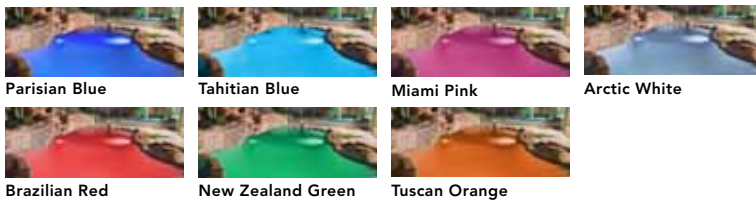

ColorSplash®

LED Light Fixture

IN-GROUND LED LIGHT FIXTURE

Color Splash Multi-Color LED Light Fixtures instantly transform any in-ground pool into a custom illuminated paradise. These LED Light Fixtures offer multiple colors and shows to create the ideal ambiance for playing, relaxing or entertaining, while providing immediate energy cost savings.

Seven Solid Colors

Five Light Shows

Color Splash Advantages:

- \$9 a year to operate
- Uses only 33 watts – reduce energy use by 90%*
- Designed to produce optimum brightness in any size, shape or finish pool
- Seven solid colors, five shows, and multiple color blends – customizable experience
- Color Lock and Show Lock functionality – easy lighting selection