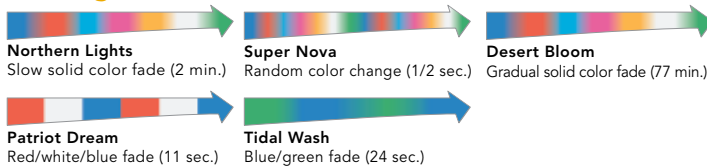

ColorSplash®

LED Light Fixture

IN-GROUND LED LIGHT FIXTURE

Color Splash Multi-Color LED Light Fixtures instantly transform any in-ground pool into a custom illuminated paradise. These LED Light Fixtures offer multiple colors and shows to create the ideal ambiance for playing, relaxing or entertaining, while providing immediate energy cost savings.

Seven Solid Colors

Five Light Shows

Color Splash Advantages:

- \$9 a year to operate
- Uses only 33 watts – reduce energy use by 90%*
- Designed to produce optimum brightness in any size, shape or finish pool
- Seven solid colors, five shows, and multiple color blends – customizable experience
- Color Lock and Show Lock functionality – easy lighting selection