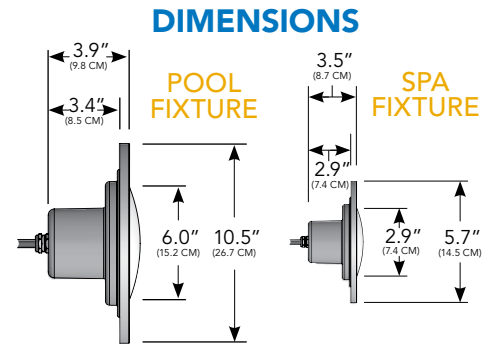

Color Splash®

LED Light Fixture

"INDUSTRIAL GRADE. ELEGANT DESIGN."™

USAGE COST COMPARISON

	Color Splash LED Light Fixture		INCANDESCENT			
			300W	400W	500W	
Watts	33		300	400	500	
Annual Energy Cost*	$9		$85	$113	$141	
Annual Maintenance Cost **	$0		$125	$125	$125	
Total Annual Usage Cost	$9		$210	$238	$266	
			Color Splash Savings	$201	$229	$257
COSTS UNDER $0.04 PER NIGHT TO OPERATE!						

*Based on 6 hours of usage per day, 365 days per year. Based on electricity cost of $0.129 per kWh.

**Based on replacing bulb and gasket one time at $50 per replacement and one hour of labor per replacement at $75/hr.

Ordering Information

COLOR SPLASH FIXTURE - POOL SERIES

Part Number	Voltage	Cord Length (ft)	Faceplate
LPL-F1C	XX	XX	X
	120,12	30, 50,100, 150	P=Polished M=Matte

Power Consumption: 33W

Niche Compatibility:

Pentair®: 78210400, 78210500, 78210600, 78210700, 79206700
Hayward®: SP0604C, SP0600U
Jandy®: PLNICLRG, SSNICLRG1R, SSNICLRG1S
Jacuzzi®: 94131234

COLOR SPLASH FIXTURE - SPA SERIES

Part Number	Voltage	Cord Length (ft)	Faceplate
LPL-S1C	XX	XX	X
	120,12	30, 50,100, 150	P=Polished M=Matte

Power Consumption: 9W

Niche Compatibility:

Pentair®: 78244200, 78244300, 78243200, 78243300, 79206600
Hayward®: SP0606C, SP0610C
Jandy®: PLNICSM, SSNICSM1R, SSNICSM1S