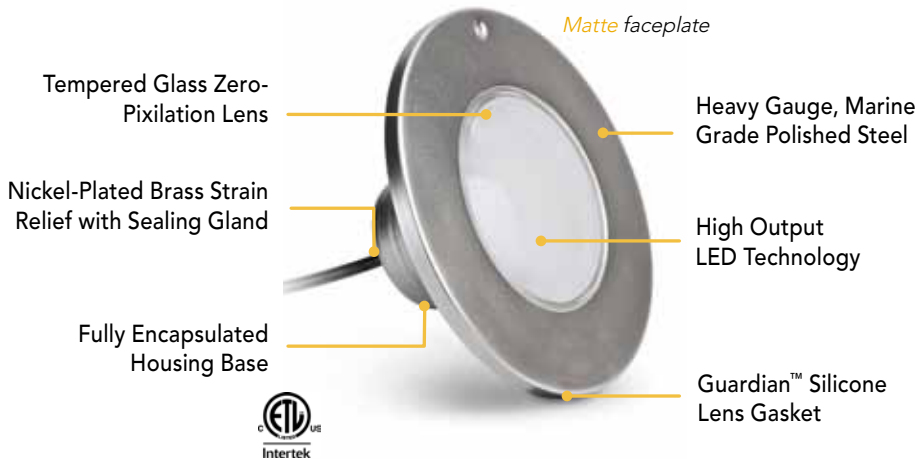

ColorSplash®

LED Light Fixture

IN-GROUND LED LIGHT FIXTURE

Color Splash Multi-Color LED Light Fixtures instantly transform any in-ground pool into a custom illuminated paradise. These LED Light Fixtures offer multiple colors and shows to create the ideal ambiance for playing, relaxing or entertaining, while providing immediate energy cost savings.

*Compared to incandescent lamps

Polished (shown)
 or Matte faceplate available.

Pool LED
 Light Fixture

Spa LED
 Light Fixture

PERFORMANCE FEATURES

**Advanced processor
 delivers seamless
 color transitions**

**High Output LEDs
 optimize color saturation
 and light intensity**

**Industry Leading
 3-year Warranty
 50,000 hours**

**Multiple lights
 synchronize
 for ease of use**

Color Splash®

LED Light Fixture

"INDUSTRIAL GRADE. ELEGANT DESIGN."™

Ordering Information

COLOR SPLASH FIXTURE - POOL SERIES

Part Number	Voltage	Cord Length (ft)	Faceplate
LPL-F1C	XX	XX	X
	120,12	30, 50,100, 150	P=Polished M=Matte

Power Consumption: 33W

Niche Compatibility: