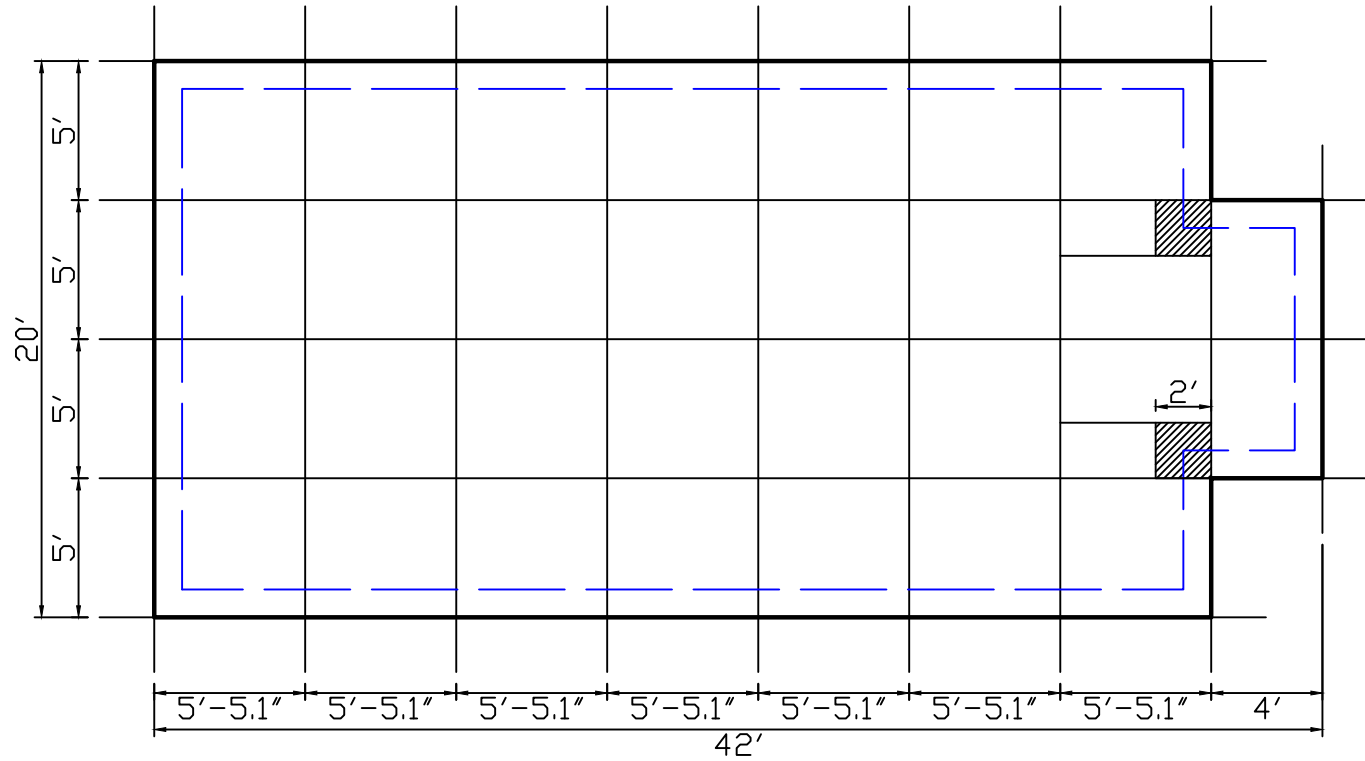

POOL SIZE: 18' X 36' CES8
 FINISH SIZE: 20' X 42'

| | | |
|-------------------|--------------------------|---------|
| PROJECT NAME | | |
| SATETY POOL COVER | | |
| COMPANY NAME | | |
| INYO POOLS | | |
| PRODUCT CODE | | |
| MATERIAL | | |
| COVER SIZE | | |
| 20' X 42' | | |
| REMARKS | | |
| 1. | — POOL COVER EDGE LINE | |
| | — WEBBING STRIP LINE | |
| | - - - SWIMMING POOL LINE | |
| 2. | ACCESSORIES TYPE | A |
| 3. | ACCESSORIES QUANTITY | 28 |
| 4. | TOOL | 1 |
| 5. | STRAP LENGTH | 61 (cm) |
| 1' = 304.8 (mm) | | |
| 1" = 25.4 (mm) | | |
| SCALE | 1:1 | |
| TOLERANCES | | |
| TOTAL SHEETS 1 | | |
| UNIT | SIZE | REV. |
| mm | A4 | 00 |
| DESIGNED | NAME | DATE |
| DRAWN | | |
| CHECKED | | |
| APPROVED | | |
| DRAWING NO. | | |
| 20190220-10 | | |